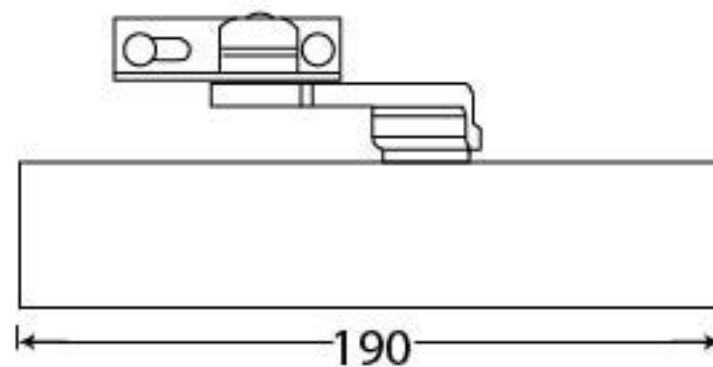

PRODUCT CODE 90298

HANDFORGED
TRADITIONAL
IRON MONGERY

Due to the hand crafted nature of our products all measurements are approximate and should be used as a guide only