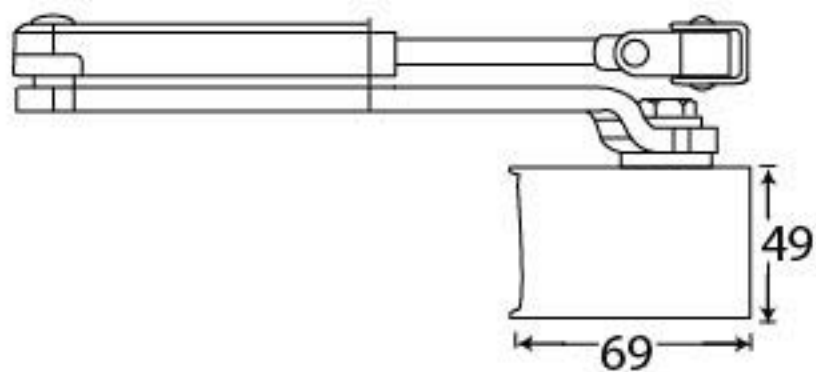

PRODUCT CODE 90298

HANDFORGED
TRADITIONAL
IRON MONGERY

Due to the hand crafted nature of our products all measurements are approximate and should be used as a guide only