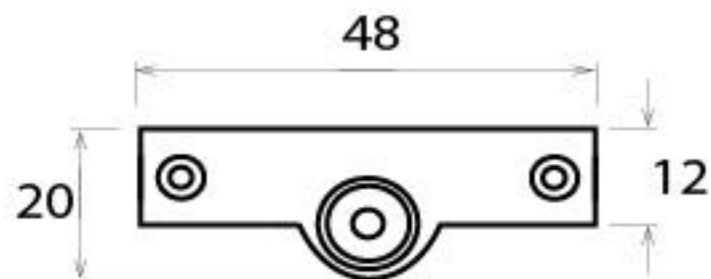

PRODUCT CODE 90305

3/4" (19mm)
x2
gauge 8 (4mm)

HANDFORGED
TRADITIONAL
IRON MONGERY

Due to the hand crafted nature of our products all measurements are approximate and should be used as a guide only