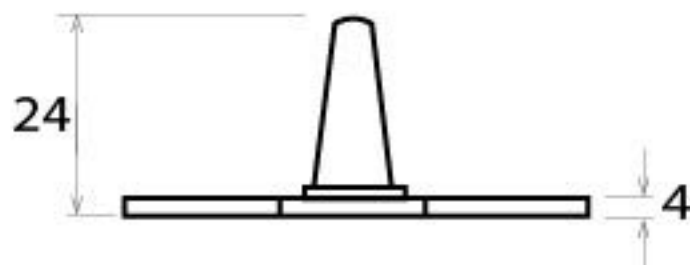

PRODUCT CODE 90305

3/4" (19mm)
x2
gauge 8 (4mm)

HANDFORGED
TRADITIONAL
IRON MONGERY

Due to the hand crafted nature of our products all measurements are approximate and should be used as a guide only