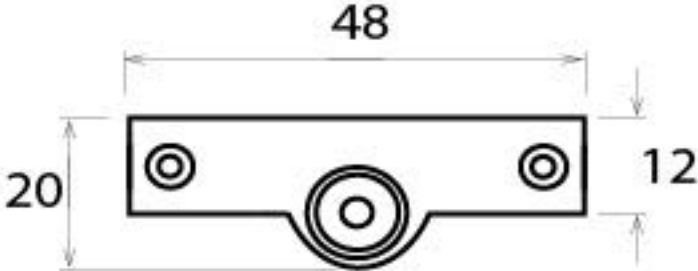

PRODUCT CODE 90306

3/4" (19mm)
x2
gauge 8 (4mm)

HANDFORGED
TRADITIONAL
IRON MONGERY

Due to the hand crafted nature of our products all measurements are approximate and should be used as a guide only