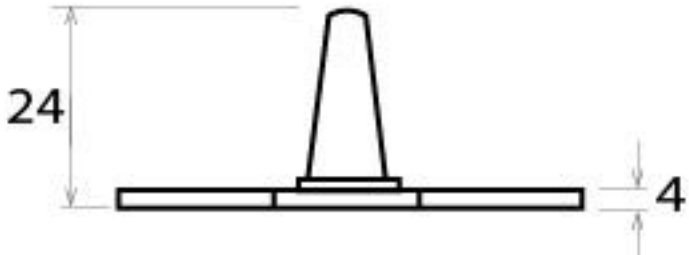

PRODUCT CODE 90306

3/4" (19mm)
x2
gauge 8 (4mm)

HANDFORGED
TRADITIONAL
IRON MONGERY

Due to the hand crafted nature of our products all measurements are approximate and should be used as a guide only