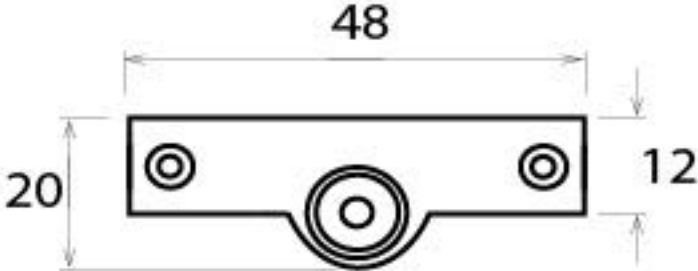

PRODUCT CODE 90307

3/4" (19mm)  
x2  
gauge 8 (4mm)

HANDFORGED  
TRADITIONAL  
IRON MONGERY

Due to the hand crafted nature of our products all measurements are approximate and should be used as a guide only