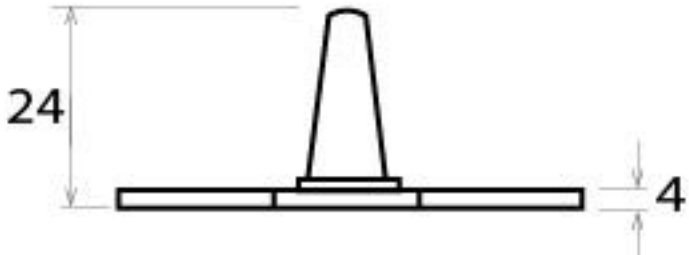

PRODUCT CODE 90307

3/4" (19mm)  
x2  
gauge 8 (4mm)

HANDFORGED  
TRADITIONAL  
IRON MONGERY

Due to the hand crafted nature of our products all measurements are approximate and should be used as a guide only