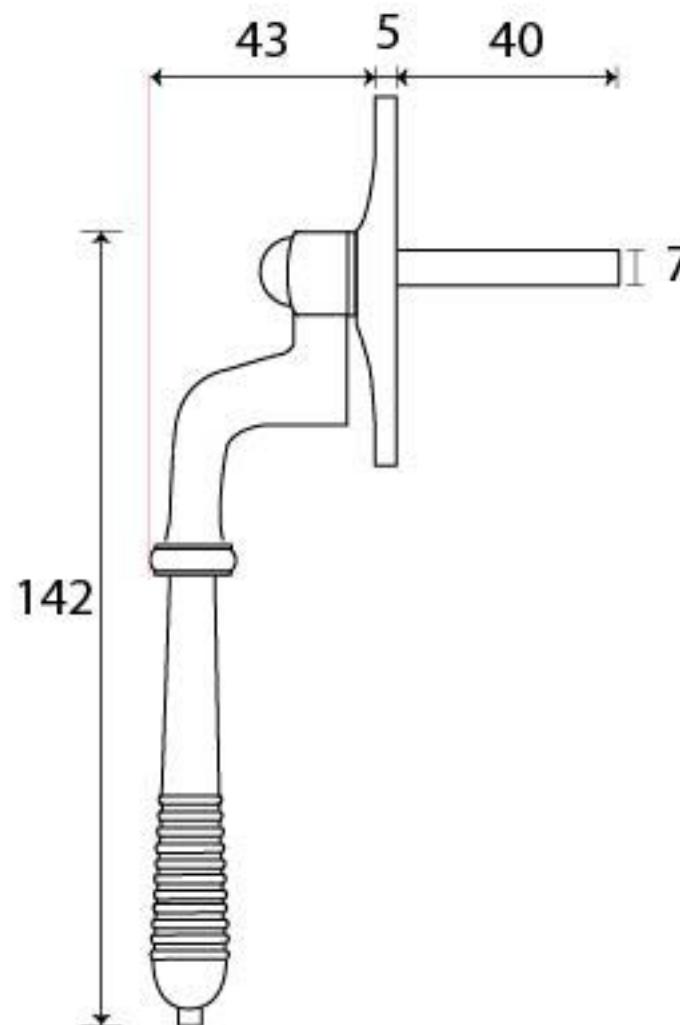

PRODUCT CODE 90331

M 5
ESPAG.

HANDFORGED
TRADITIONAL
IRON MONGERY

Due to the hand crafted nature of our products all measurements are approximate and should be used as a guide only