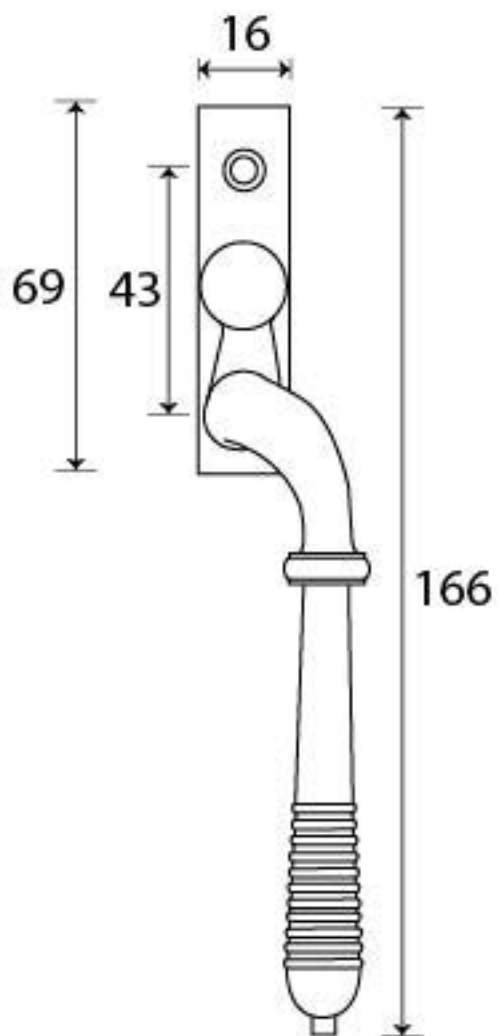

PRODUCT CODE 90331

M 5
ESPAG.

HANDFORGED
TRADITIONAL
IRON MONGERY

Due to the hand crafted nature of our products all measurements are approximate and should be used as a guide only