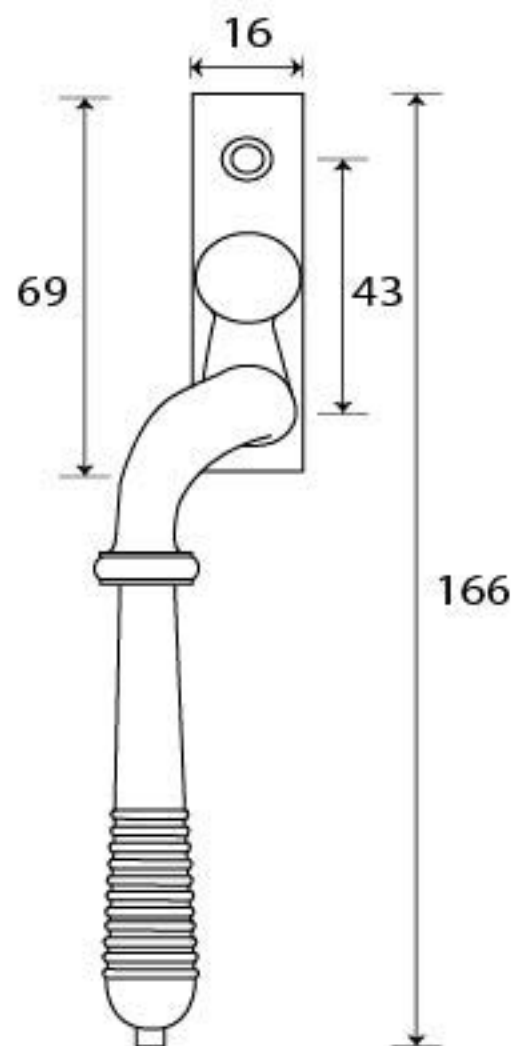

PRODUCT CODE 90332

M 5
ESPAG

HANDFORGED
TRADITIONAL
IRON MONGERY

Due to the hand crafted nature of our products all measurements are approximate and should be used as a guide only