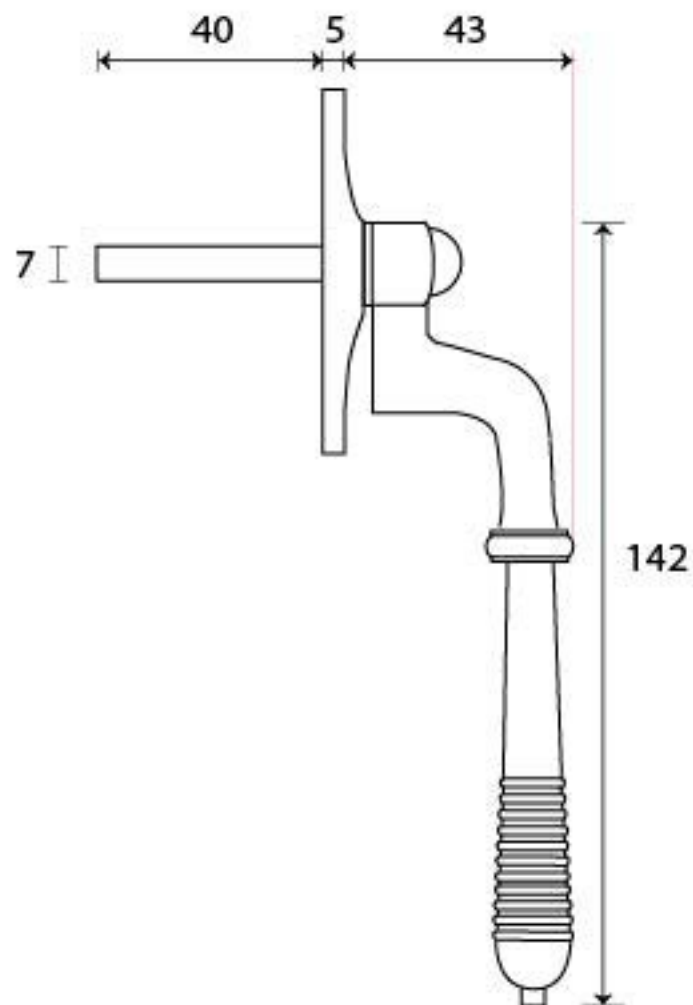

PRODUCT CODE 90332

M 5
ESPAG

HANDFORGED
TRADITIONAL
IRON MONGERY

Due to the hand crafted nature of our products all measurements are approximate and should be used as a guide only