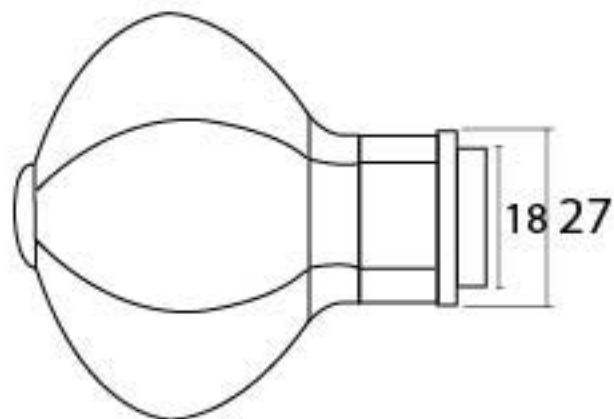

PRODUCT CODE 90382

OCTAGONAL CENTRE DOOR KNOB

82

95

ROSE

18 27

90

Ø 24

80

PROJECTION

HANDFORGED
TRADITIONAL
IRON MONGERY

Due to the hand crafted nature of our products all measurements are approximate and should be used as a guide only