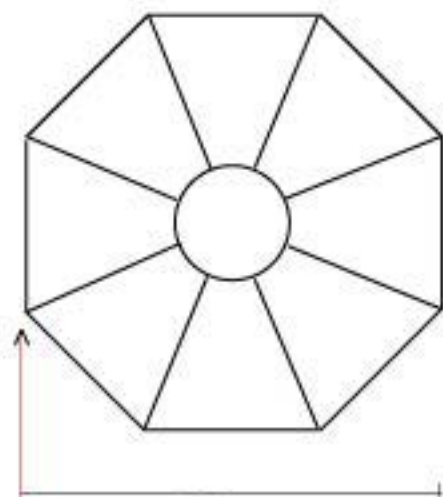

PRODUCT CODE 90382

OCTAGONAL CENTRE DOOR KNOB

82

95

ROSE

18 27

90

Ø 24