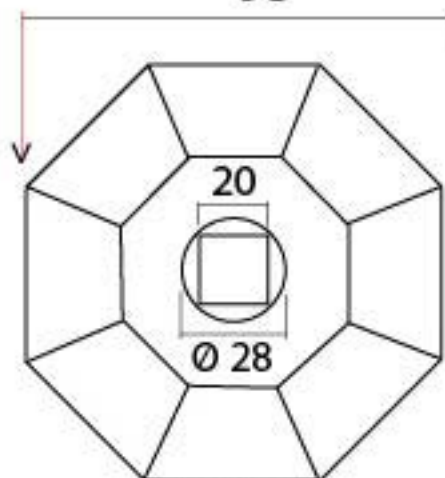

PRODUCT CODE 90382

OCTAGONAL CENTRE DOOR KNOB

82

95

ROSE

18 27

90

Ø 24

80

PROJECTION

HANDFORGED
TRADITIONAL
IRON MONGERY

Due to the hand crafted nature of our products all measurements are approximate and should be used as a guide only