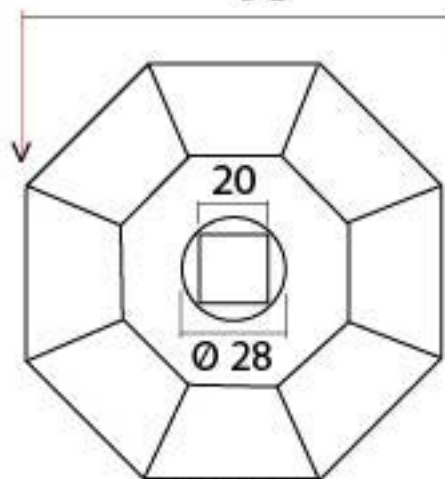

PRODUCT CODE 90383

OCTAGONAL CENTRE DOOR KNOB

82

95

ROSE

18 27

90

Ø 24

80

PROJECTION

HANDFORGED
TRADITIONAL
IRON MONGERY

Due to the hand crafted nature of our products all measurements are approximate and should be used as a guide only