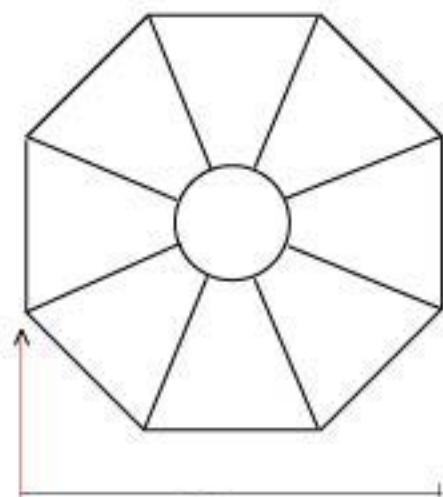

PRODUCT CODE 90383

OCTAGONAL CENTRE DOOR KNOB

82

95

ROSE

18 27

90

Ø 24