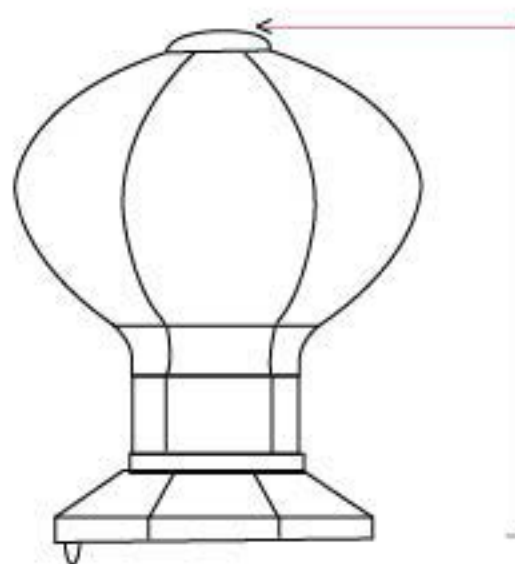

PRODUCT CODE 90383

OCTAGONAL CENTRE DOOR KNOB

82

95

ROSE

18 27

90

Ø 24

80

PROJECTION

HANDFORGED
TRADITIONAL
IRON MONGERY

Due to the hand crafted nature of our products all measurements are approximate and should be used as a guide only