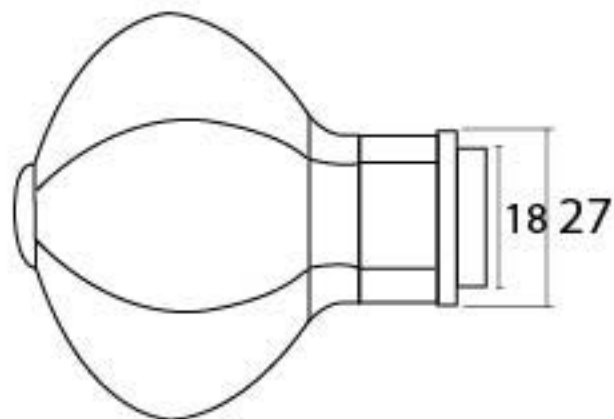

PRODUCT CODE 90383

OCTAGONAL CENTRE DOOR KNOB

82

95

ROSE

18 27

90

Ø 24

80

PROJECTION

HANDFORGED
TRADITIONAL
IRON MONGERY

Due to the hand crafted nature of our products all measurements are approximate and should be used as a guide only