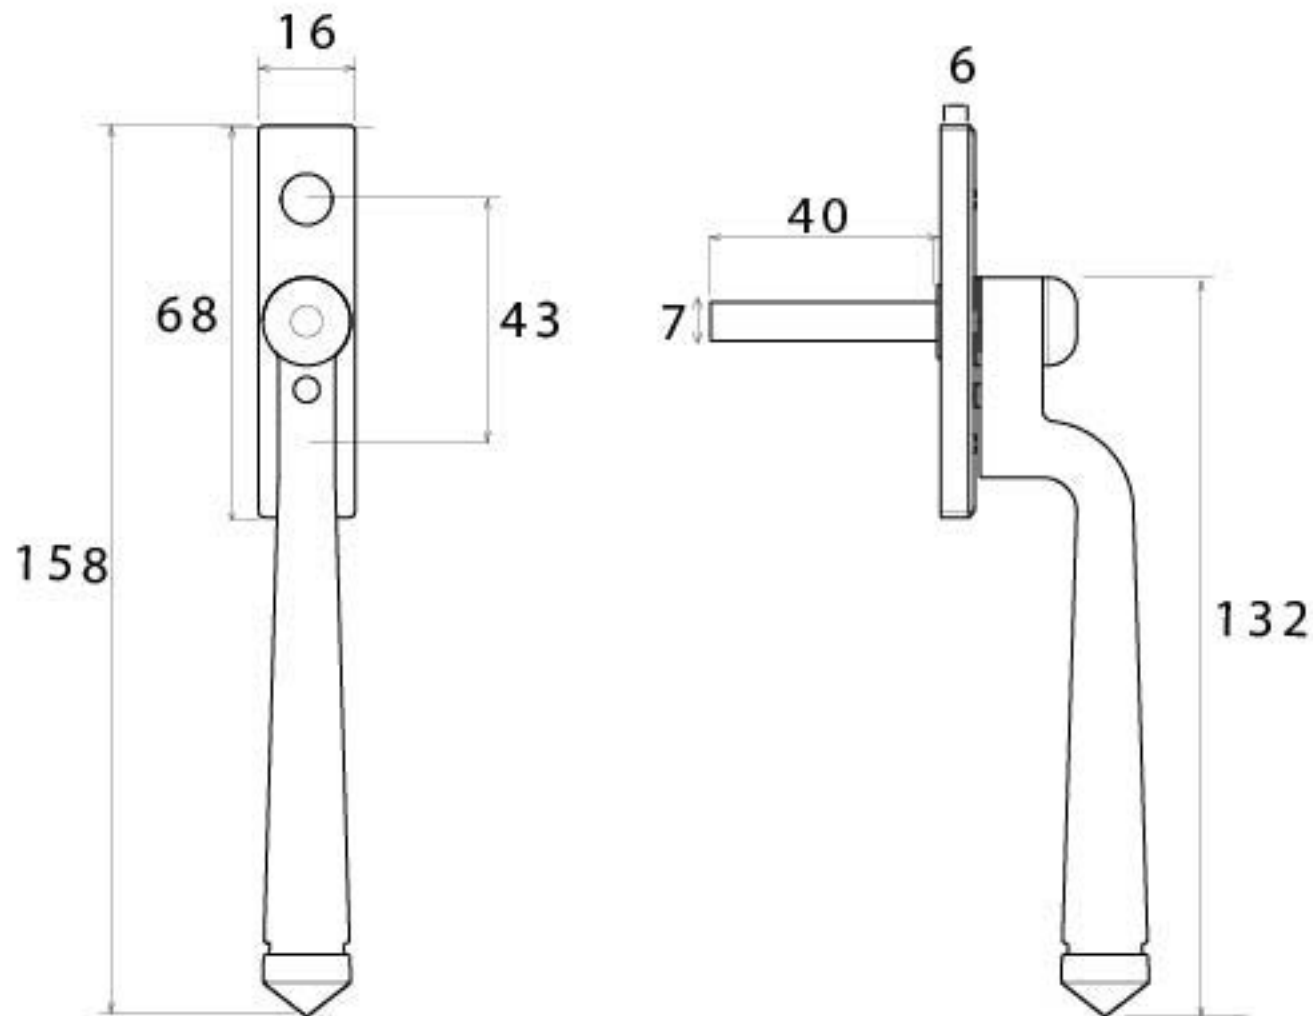

PRODUCT CODE 90392

M 5 x 40
ESPAG

HANDFORGED
TRADITIONAL
IRON MONGERY

Due to the hand crafted nature of our products all measurements are approximate and should be used as a guide only