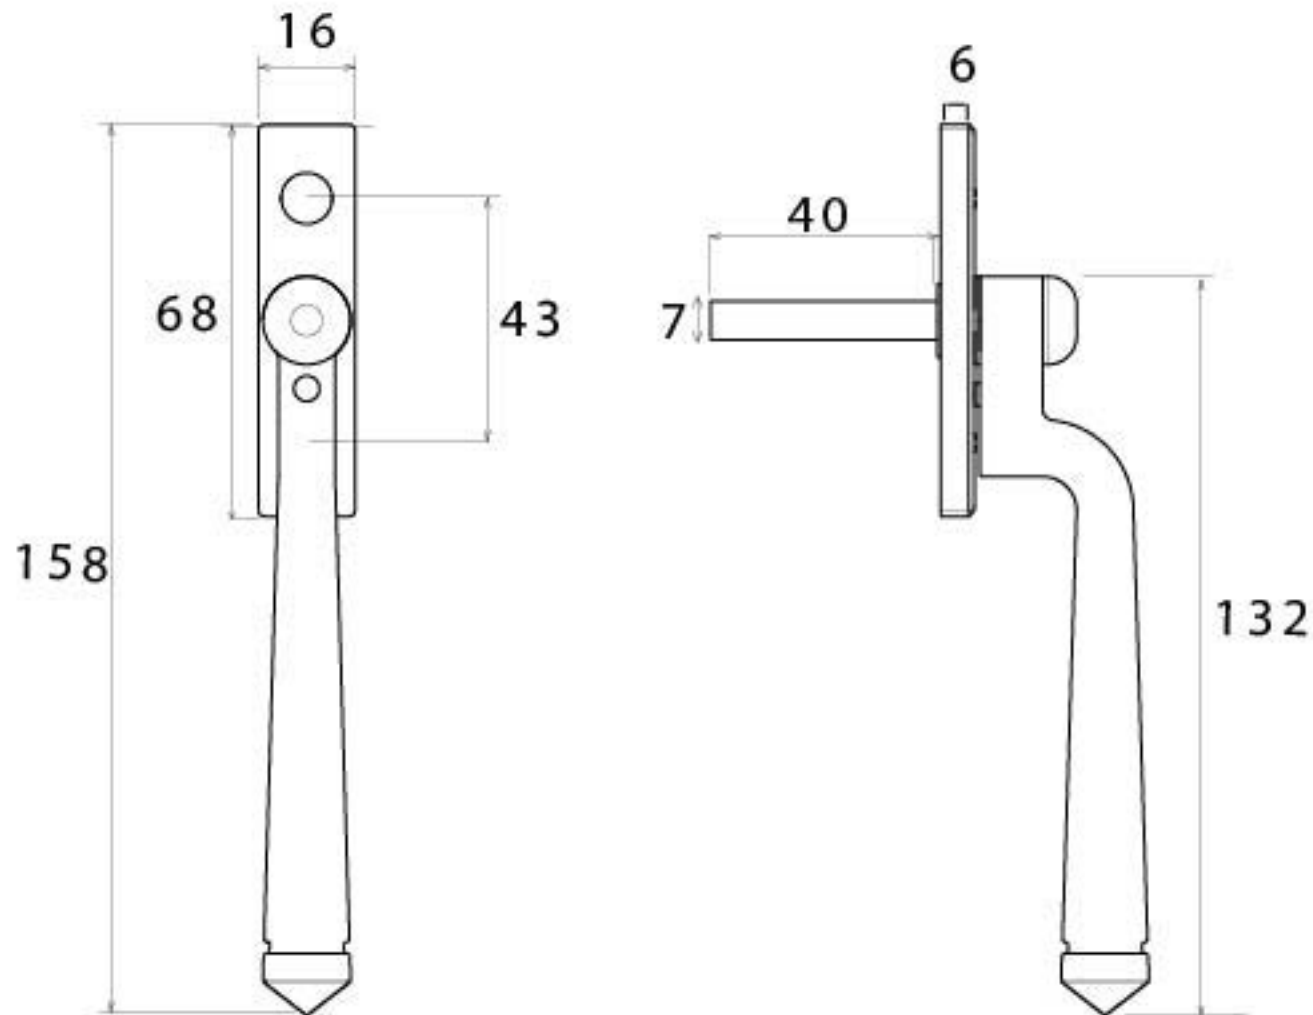

PRODUCT CODE 90393

M 5 x 40
ESPAG

HANDFORGED
TRADITIONAL
IRON MONGERY

Due to the hand crafted nature of our products all measurements are approximate and should be used as a guide only