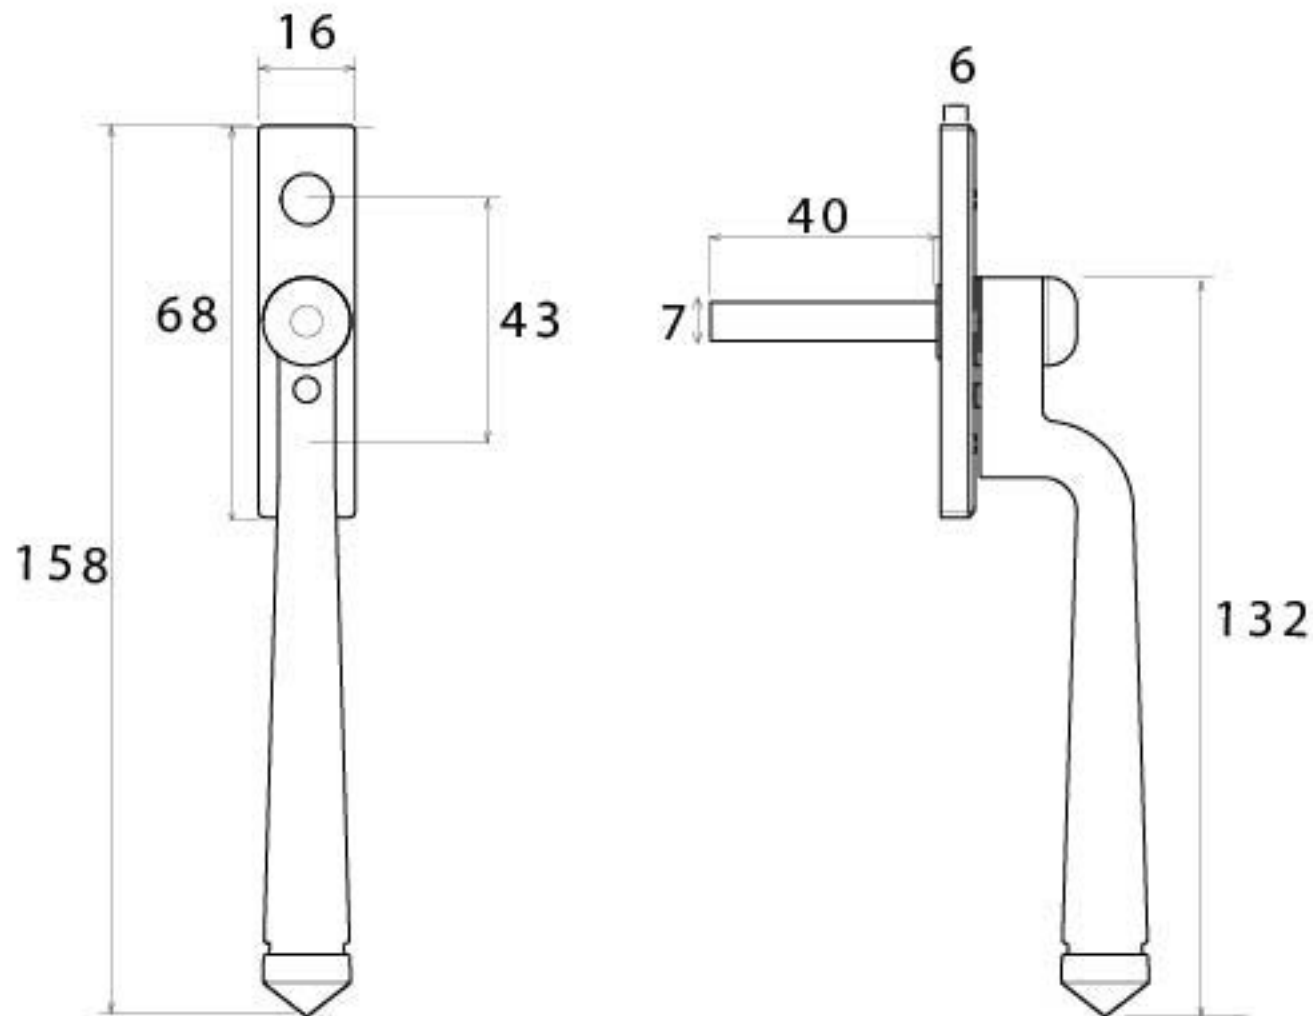

PRODUCT CODE 90394

M 5 x 40
ESPAG

HANDFORGED
TRADITIONAL
IRON MONGERY

Due to the hand crafted nature of our products all measurements are approximate and should be used as a guide only