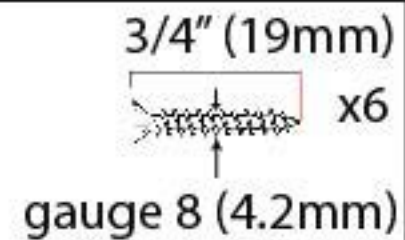

PRODUCT CODE 90398

HANDFORGED
TRADITIONAL
IRON MONGERY

Due to the hand crafted nature of our products all measurements are approximate and should be used as a guide only