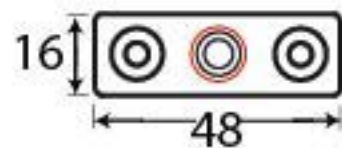

PRODUCT CODE 90398

HANDFORGED
TRADITIONAL
IRON MONGERY

Due to the hand crafted nature of our products all measurements are approximate and should be used as a guide only