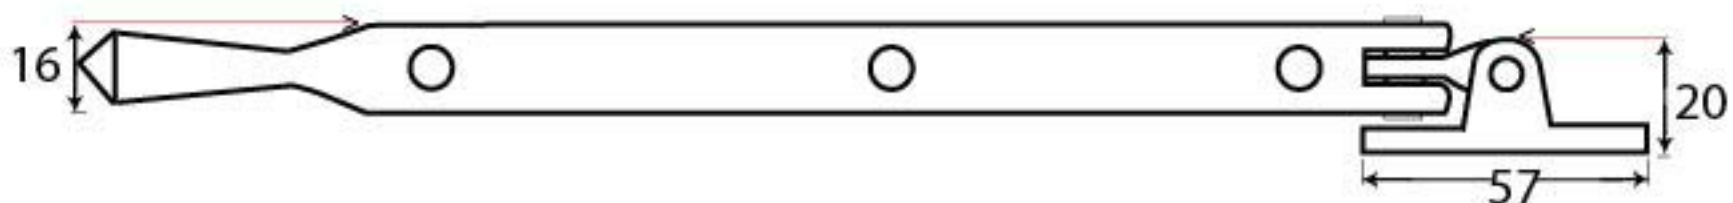

PRODUCT CODE 90398

HANDFORGED
TRADITIONAL
IRON MONGERY

Due to the hand crafted nature of our products all measurements are approximate and should be used as a guide only