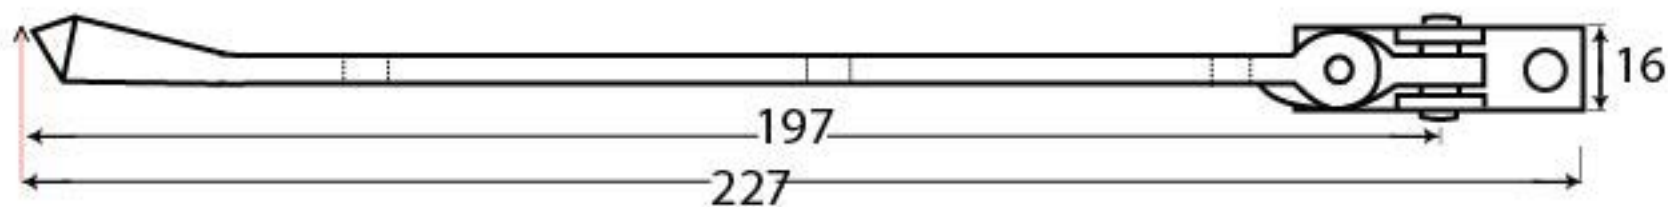

PRODUCT CODE 90398

HANDFORGED
TRADITIONAL
IRON MONGERY

Due to the hand crafted nature of our products all measurements are approximate and should be used as a guide only