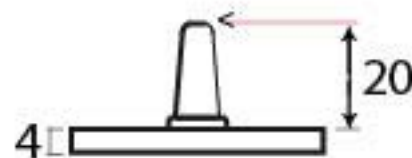

PRODUCT CODE 90398

HANDFORGED
TRADITIONAL
IRON MONGERY

Due to the hand crafted nature of our products all measurements are approximate and should be used as a guide only