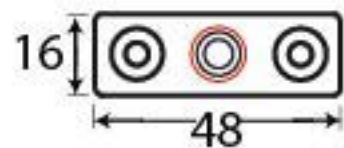

PRODUCT CODE 90399

HANDFORGED
TRADITIONAL
IRON MONGERY

Due to the hand crafted nature of our products all measurements are approximate and should be used as a guide only