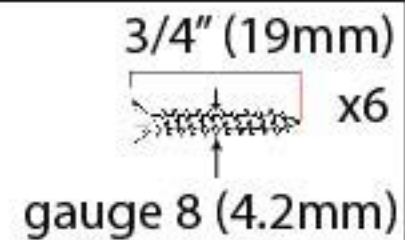

PRODUCT CODE 90399

HANDFORGED
TRADITIONAL
IRON MONGERY

Due to the hand crafted nature of our products all measurements are approximate and should be used as a guide only