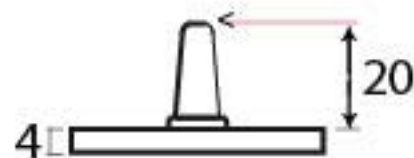

PRODUCT CODE 90399

HANDFORGED
TRADITIONAL
IRON MONGERY

Due to the hand crafted nature of our products all measurements are approximate and should be used as a guide only