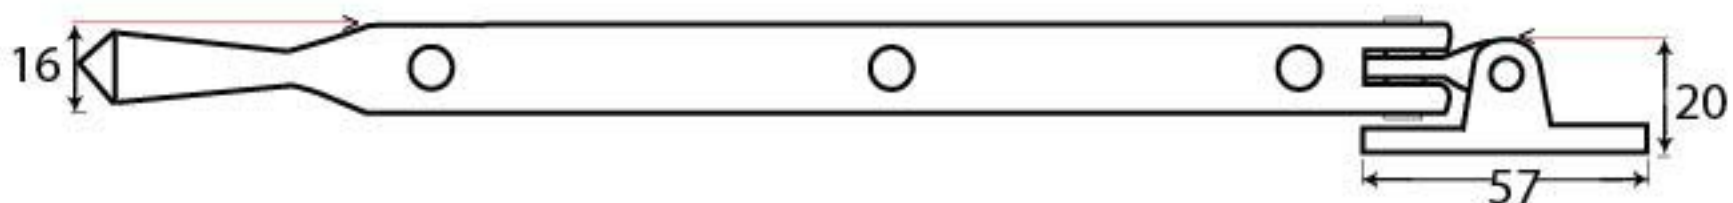

PRODUCT CODE 90399

HANDFORGED
TRADITIONAL
IRON MONGERY

Due to the hand crafted nature of our products all measurements are approximate and should be used as a guide only