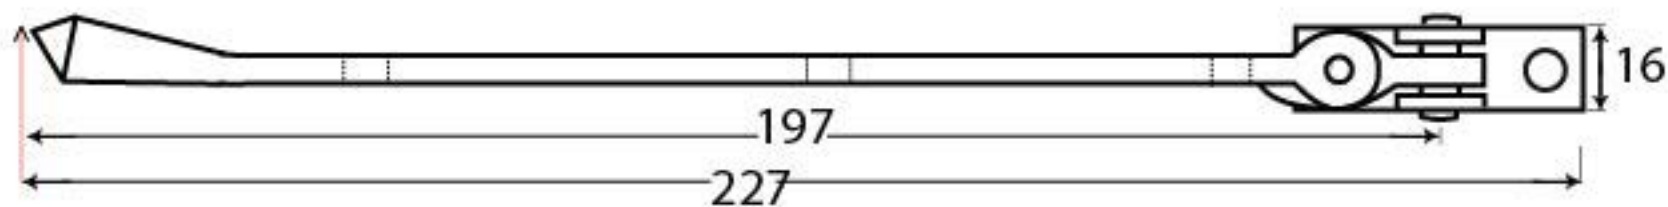

PRODUCT CODE 90399

HANDFORGED
TRADITIONAL
IRON MONGERY

Due to the hand crafted nature of our products all measurements are approximate and should be used as a guide only