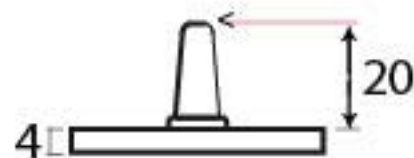

PRODUCT CODE 90400

HANDFORGED
TRADITIONAL
IRON MONGERY

Due to the hand crafted nature of our products all measurements are approximate and should be used as a guide only