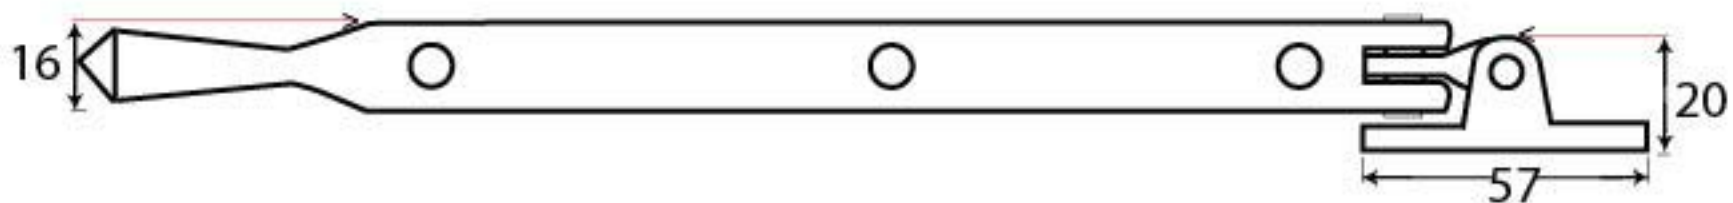

PRODUCT CODE 90400

HANDFORGED
TRADITIONAL
IRON MONGERY

Due to the hand crafted nature of our products all measurements are approximate and should be used as a guide only