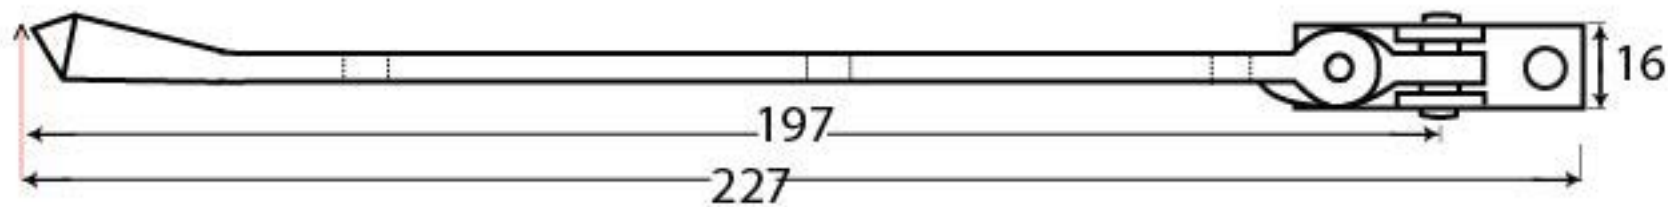

PRODUCT CODE 90400

HANDFORGED
TRADITIONAL
IRON MONGERY

Due to the hand crafted nature of our products all measurements are approximate and should be used as a guide only