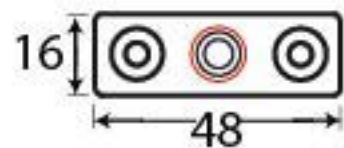

PRODUCT CODE 90400

HANDFORGED
TRADITIONAL
IRON MONGERY

Due to the hand crafted nature of our products all measurements are approximate and should be used as a guide only