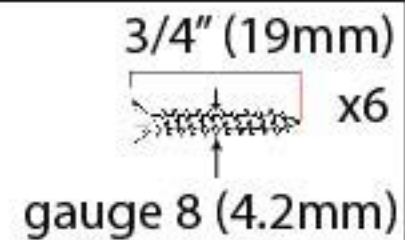

PRODUCT CODE 90400

HANDFORGED
TRADITIONAL
IRON MONGERY

Due to the hand crafted nature of our products all measurements are approximate and should be used as a guide only