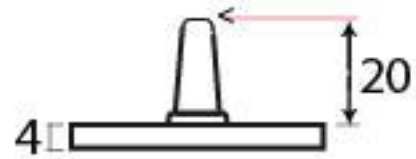

PRODUCT CODE 90401

3/4" (19mm)

gauge 8 (4.2mm)

HANDFORGED
TRADITIONAL
IRON MONGERY

Due to the hand crafted nature of our products all measurements are approximate and should be used as a guide only