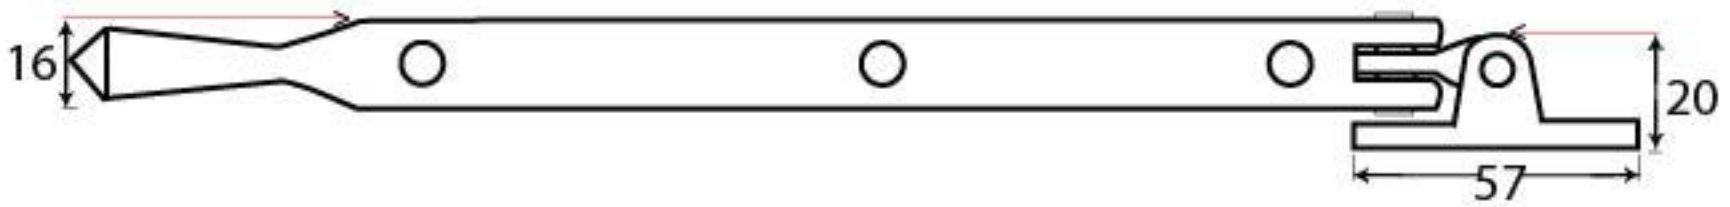

PRODUCT CODE 90401

3/4" (19mm)

gauge 8 (4.2mm)

HANDFORGED
TRADITIONAL
IRON MONGERY

Due to the hand crafted nature of our products all measurements are approximate and should be used as a guide only