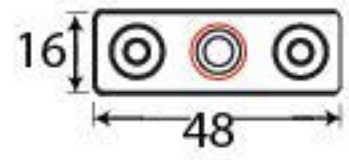

PRODUCT CODE 90401

3/4" (19mm)

gauge 8 (4.2mm)

HANDFORGED
TRADITIONAL
IRON MONGERY

Due to the hand crafted nature of our products all measurements are approximate and should be used as a guide only