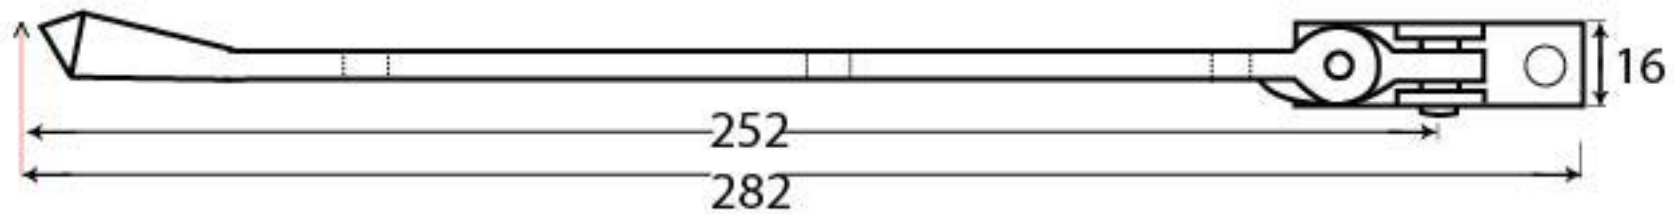

PRODUCT CODE 90401

3/4" (19mm)

gauge 8 (4.2mm)

HANDFORGED
TRADITIONAL
IRON MONGERY

Due to the hand crafted nature of our products all measurements are approximate and should be used as a guide only