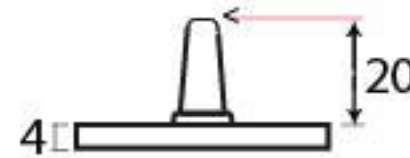

PRODUCT CODE 90402

3/4" (19mm)

gauge 8 (4.2mm)

HANDFORGED
TRADITIONAL
IRON MONGERY

Due to the hand crafted nature of our products all measurements are approximate and should be used as a guide only