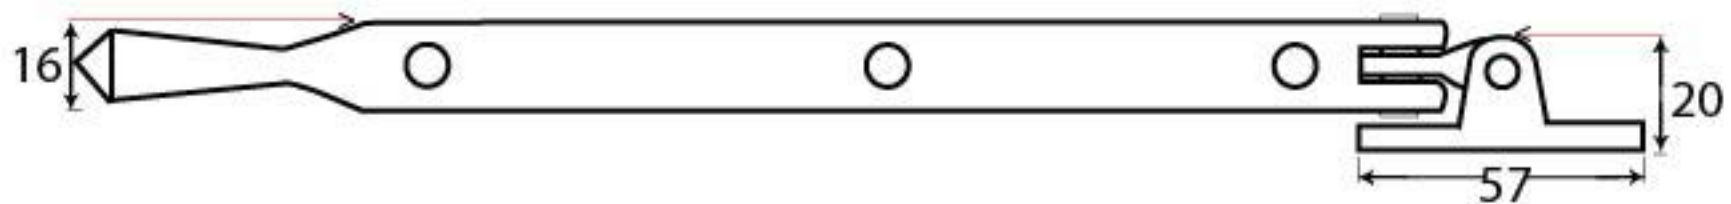

PRODUCT CODE 90402

3/4" (19mm)

gauge 8 (4.2mm)

HANDFORGED
TRADITIONAL
IRON MONGERY

Due to the hand crafted nature of our products all measurements are approximate and should be used as a guide only