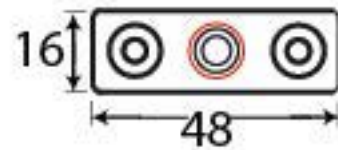

PRODUCT CODE 90402

3/4" (19mm)

gauge 8 (4.2mm)

HANDFORGED
TRADITIONAL
IRON MONGERY

Due to the hand crafted nature of our products all measurements are approximate and should be used as a guide only