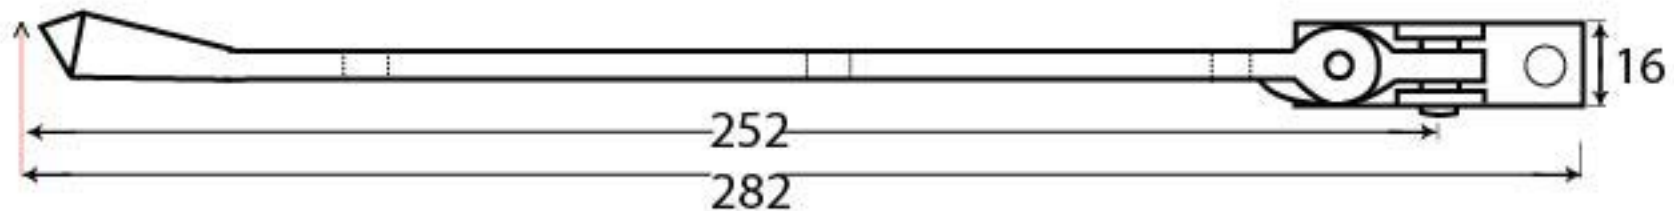

PRODUCT CODE 90402

3/4" (19mm)

gauge 8 (4.2mm)

HANDFORGED
TRADITIONAL
IRON MONGERY

Due to the hand crafted nature of our products all measurements are approximate and should be used as a guide only