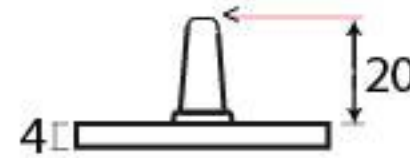

PRODUCT CODE 90403

3/4" (19mm)

gauge 8 (4.2mm)

HANDFORGED
TRADITIONAL
IRON MONGERY

Due to the hand crafted nature of our products all measurements are approximate and should be used as a guide only