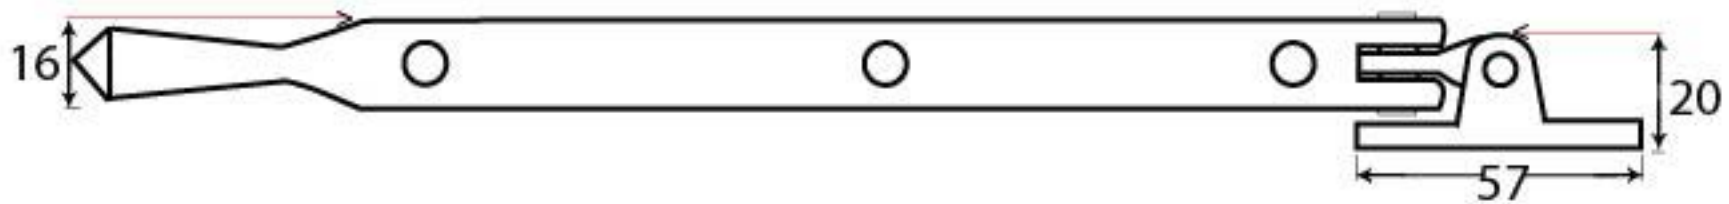

PRODUCT CODE 90403

3/4" (19mm)

gauge 8 (4.2mm)

HANDFORGED
TRADITIONAL
IRON MONGERY

Due to the hand crafted nature of our products all measurements are approximate and should be used as a guide only