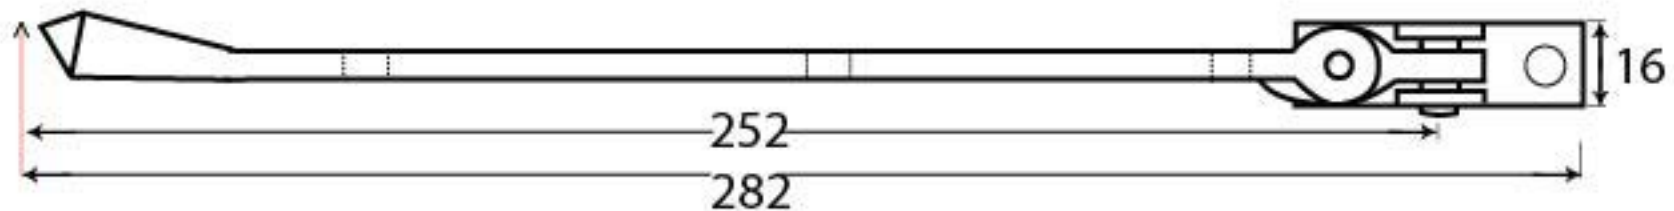

PRODUCT CODE 90403

3/4" (19mm)

gauge 8 (4.2mm)

HANDFORGED
TRADITIONAL
IRON MONGERY

Due to the hand crafted nature of our products all measurements are approximate and should be used as a guide only