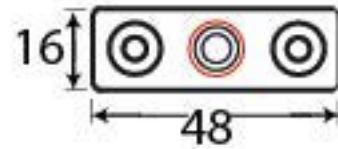

PRODUCT CODE 90403

3/4" (19mm)

gauge 8 (4.2mm)

HANDFORGED
TRADITIONAL
IRON MONGERY

Due to the hand crafted nature of our products all measurements are approximate and should be used as a guide only