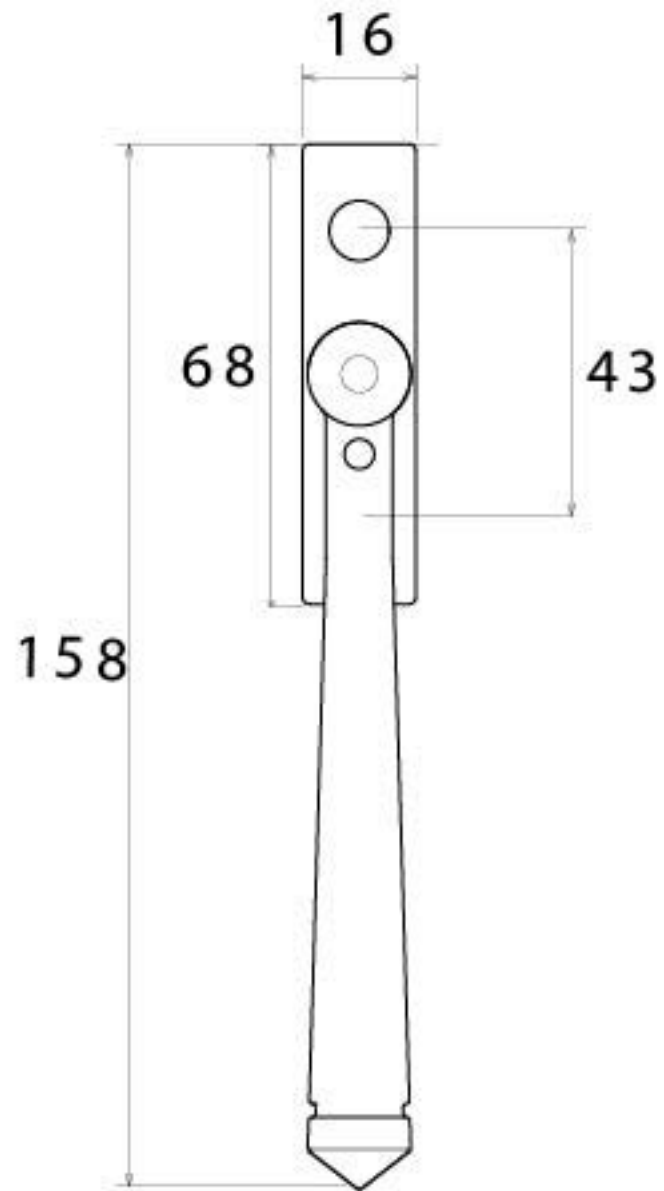

PRODUCT CODE 90415

M 5 x 40  
ESPAG

HANDFORGED  
TRADITIONAL  
IRON MONGERY

Due to the hand crafted nature of our products all measurements are approximate and should be used as a guide only