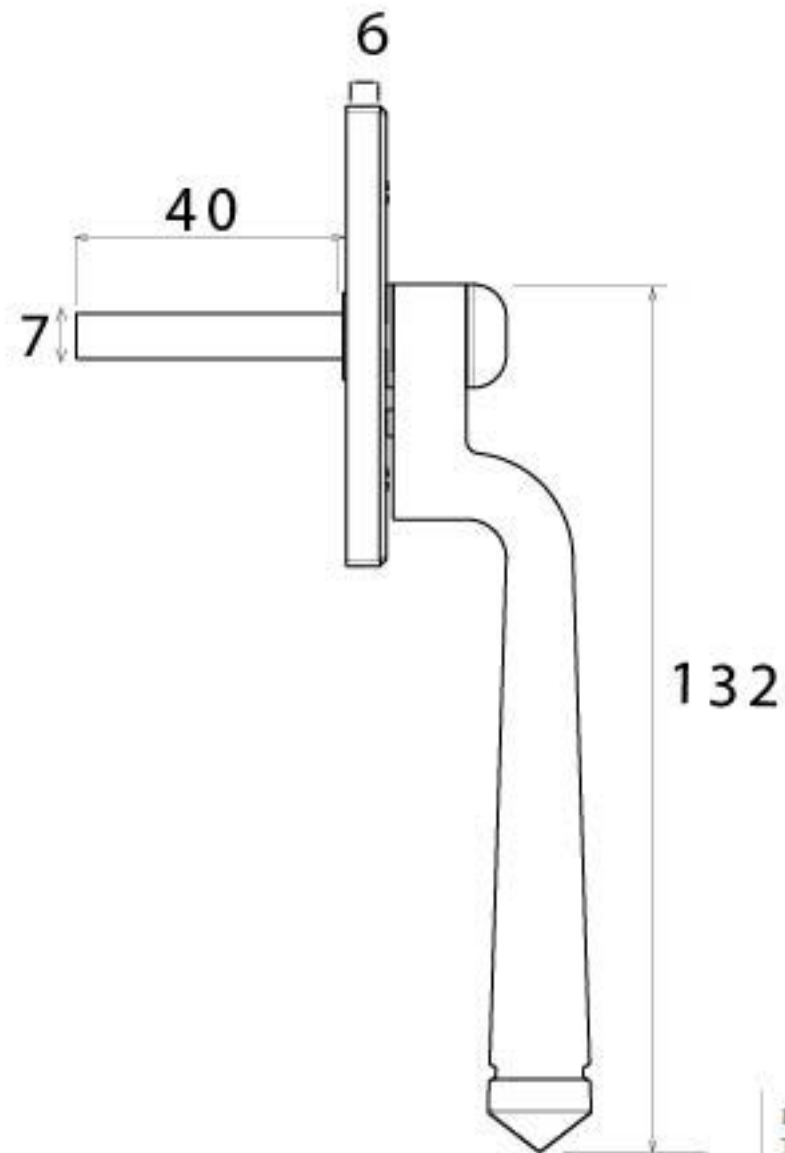

PRODUCT CODE 90415

M 5 x 40  
ESPAG

HANDFORGED  
TRADITIONAL  
IRON MONGERY

Due to the hand crafted nature of our products all measurements are approximate and should be used as a guide only