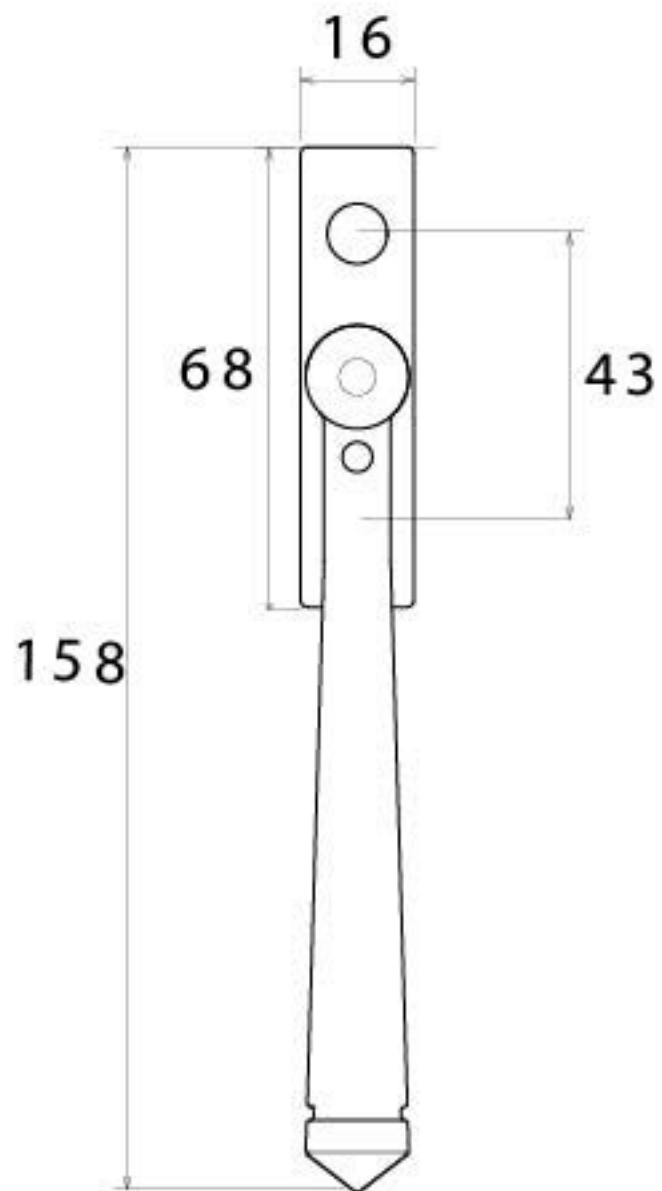

PRODUCT CODE 90416

M 5 x 40
ESPAG

HANDFORGED
TRADITIONAL
IRON MONGERY

Due to the hand crafted nature of our products all measurements are approximate and should be used as a guide only