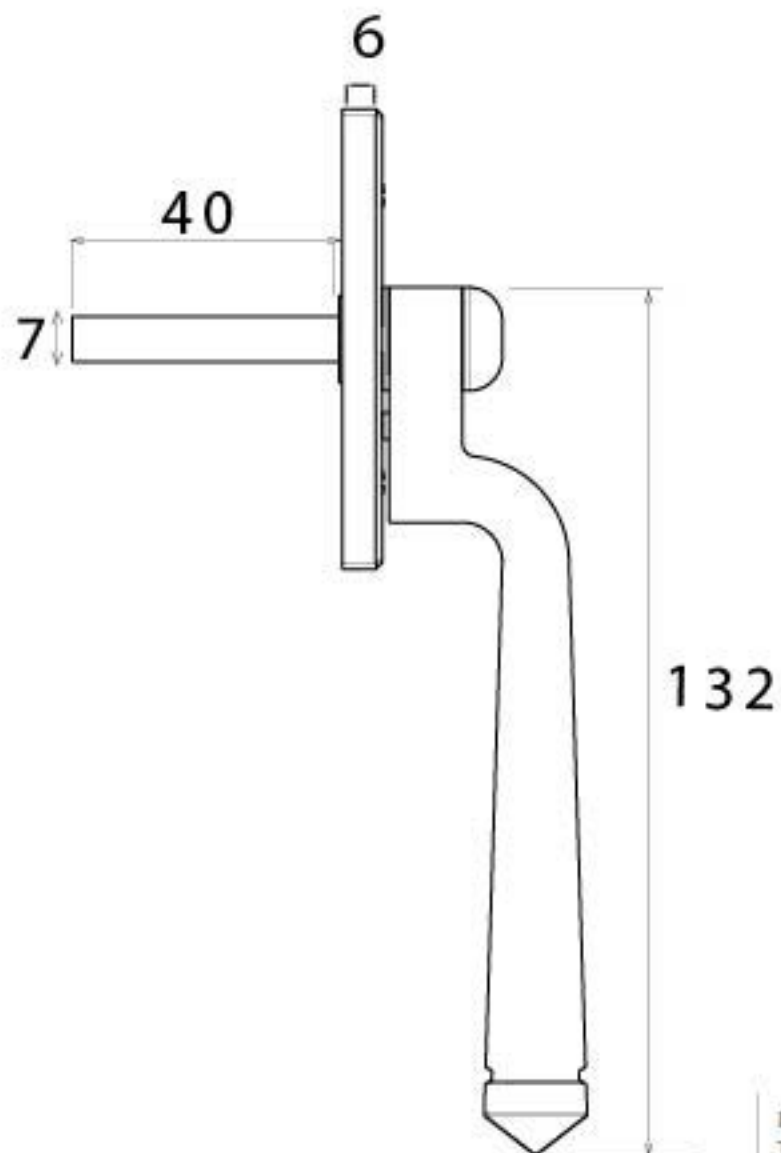

PRODUCT CODE 90416

M 5 x 40
ESPAG

HANDFORGED
TRADITIONAL
IRON MONGERY

Due to the hand crafted nature of our products all measurements are approximate and should be used as a guide only