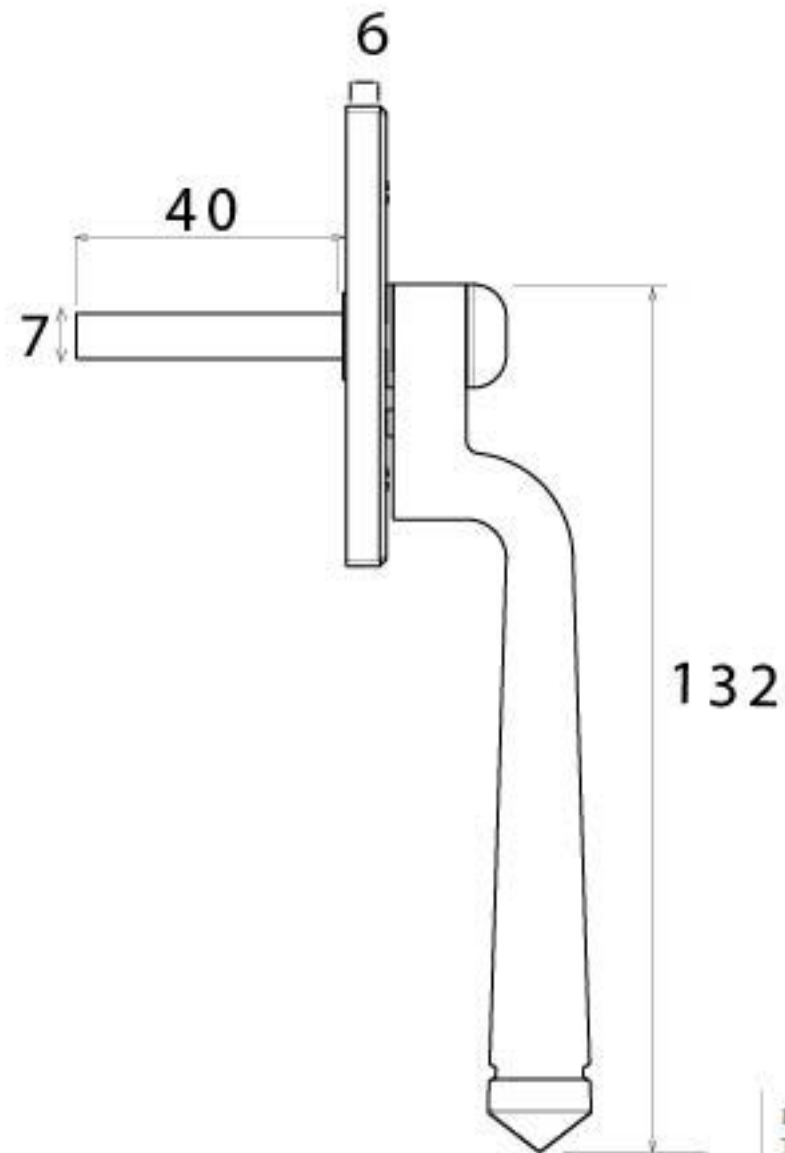

PRODUCT CODE 90417

M 5 x 40
ESPAG

HANDFORGED
TRADITIONAL
IRON MONGERY

Due to the hand crafted nature of our products all measurements are approximate and should be used as a guide only