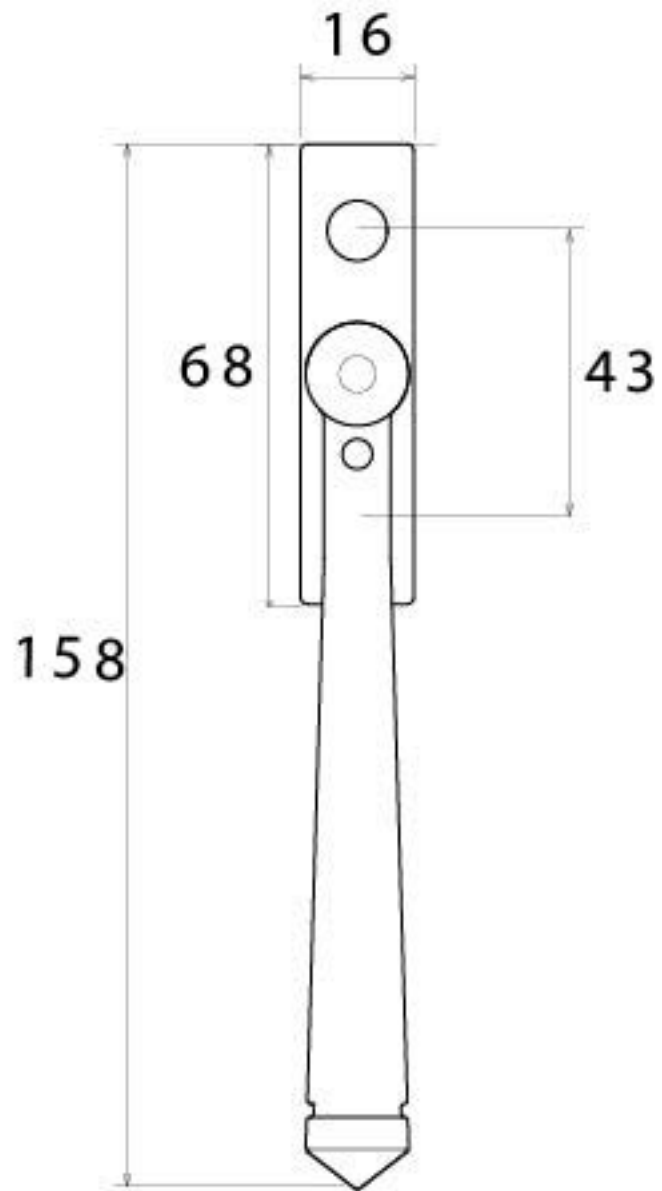

PRODUCT CODE 90417

M 5 x 40
ESPAG

HANDFORGED
TRADITIONAL
IRON MONGERY

Due to the hand crafted nature of our products all measurements are approximate and should be used as a guide only