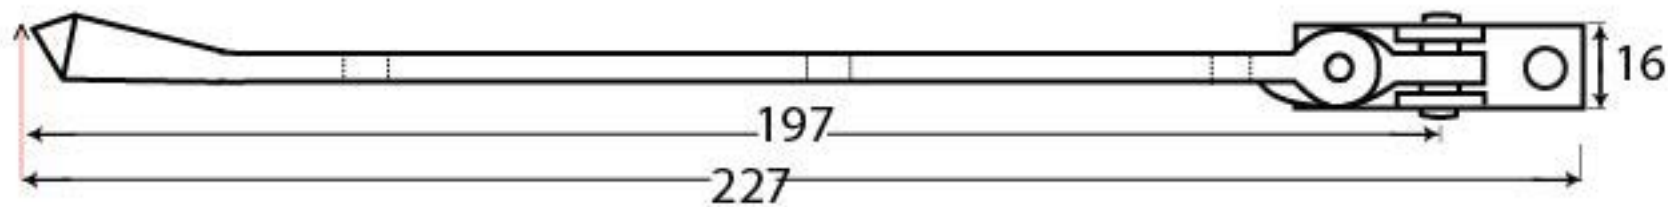

PRODUCT CODE 90423

HANDFORGED  
TRADITIONAL  
IRON MONGERY

Due to the hand crafted nature of our products all measurements are approximate and should be used as a guide only