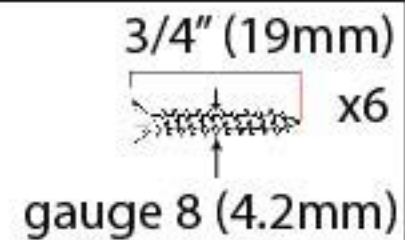

PRODUCT CODE 90423

HANDFORGED  
TRADITIONAL  
IRON MONGERY

Due to the hand crafted nature of our products all measurements are approximate and should be used as a guide only