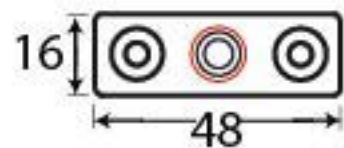

PRODUCT CODE 90423

HANDFORGED  
TRADITIONAL  
IRON MONGERY

Due to the hand crafted nature of our products all measurements are approximate and should be used as a guide only