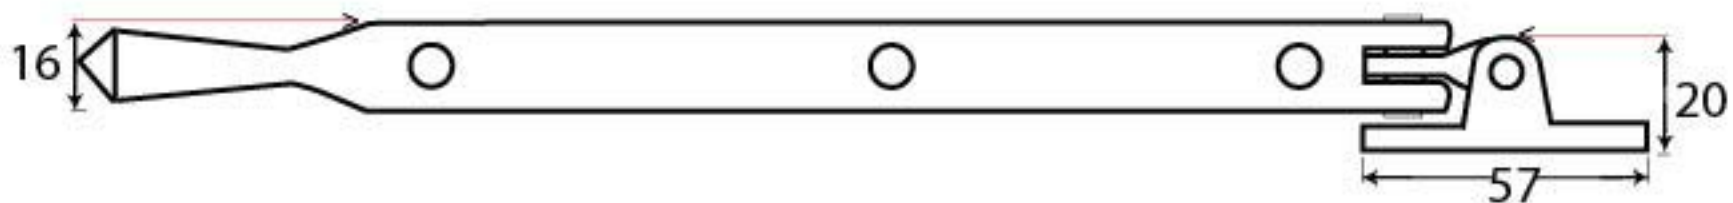

PRODUCT CODE 90423

HANDFORGED  
TRADITIONAL  
IRON MONGERY

Due to the hand crafted nature of our products all measurements are approximate and should be used as a guide only