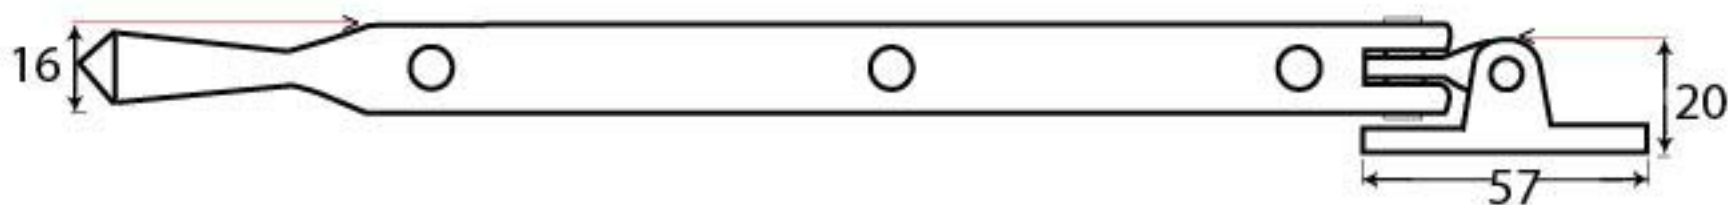

PRODUCT CODE 90424

HANDFORGED  
TRADITIONAL  
IRON MONGERY

Due to the hand crafted nature of our products all measurements are approximate and should be used as a guide only