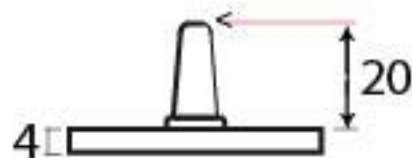

PRODUCT CODE 90424

HANDFORGED  
TRADITIONAL  
IRON MONGERY

Due to the hand crafted nature of our products all measurements are approximate and should be used as a guide only