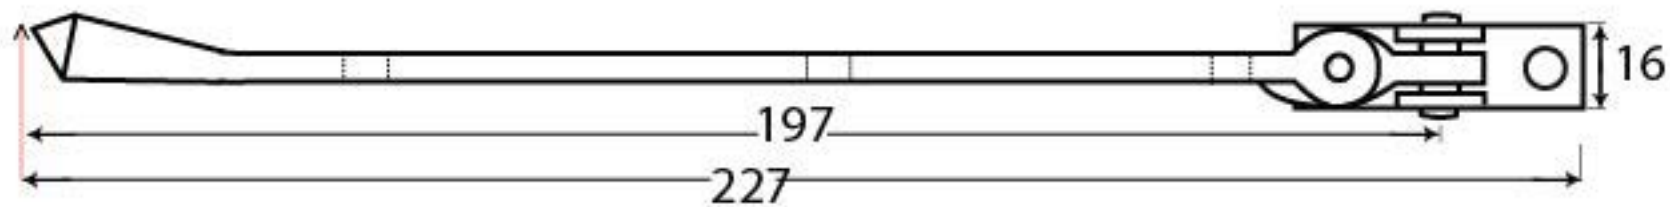

PRODUCT CODE 90424

HANDFORGED  
TRADITIONAL  
IRON MONGERY

Due to the hand crafted nature of our products all measurements are approximate and should be used as a guide only