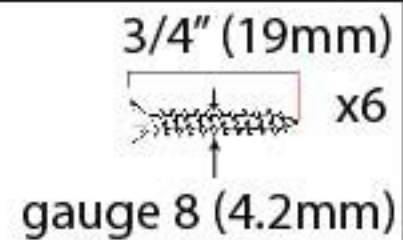

PRODUCT CODE 90424

HANDFORGED  
TRADITIONAL  
IRON MONGERY

Due to the hand crafted nature of our products all measurements are approximate and should be used as a guide only