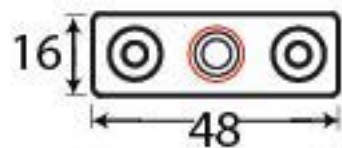

PRODUCT CODE 90424

HANDFORGED  
TRADITIONAL  
IRON MONGERY

Due to the hand crafted nature of our products all measurements are approximate and should be used as a guide only