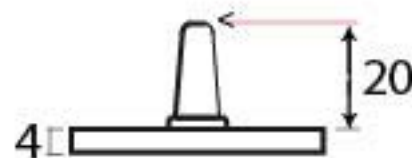

PRODUCT CODE 90425

HANDFORGED
TRADITIONAL
IRON MONGERY

Due to the hand crafted nature of our products all measurements are approximate and should be used as a guide only