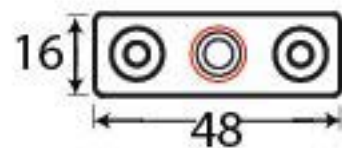

PRODUCT CODE 90425

HANDFORGED
TRADITIONAL
IRON MONGERY

Due to the hand crafted nature of our products all measurements are approximate and should be used as a guide only