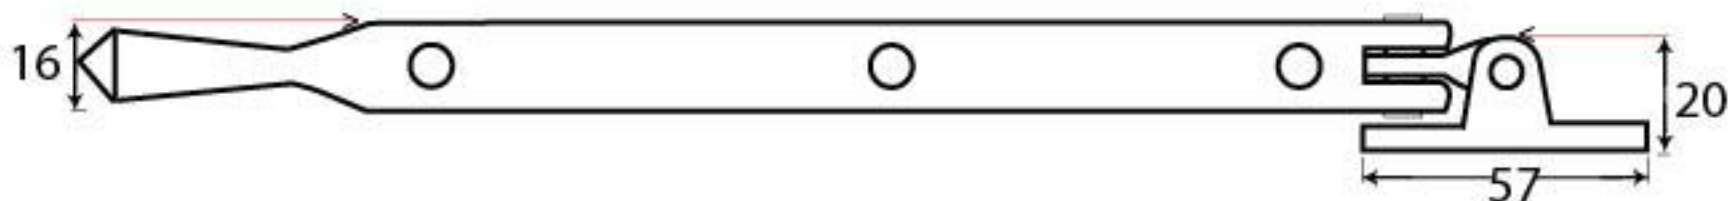

PRODUCT CODE 90425

HANDFORGED
TRADITIONAL
IRON MONGERY

Due to the hand crafted nature of our products all measurements are approximate and should be used as a guide only