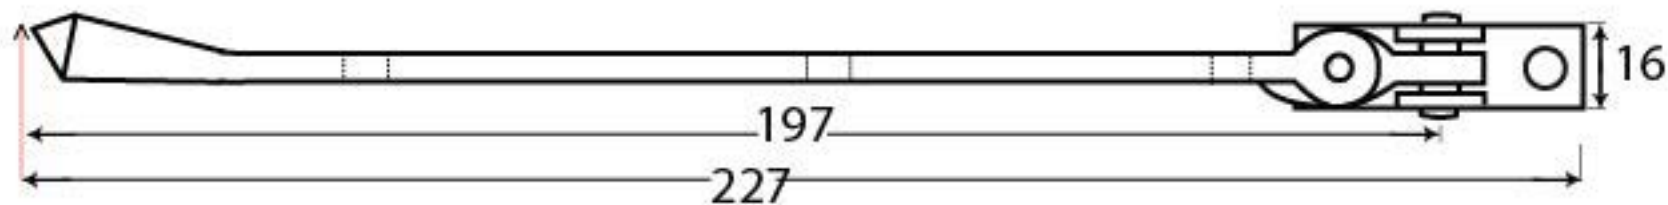

PRODUCT CODE 90425

HANDFORGED
TRADITIONAL
IRON MONGERY

Due to the hand crafted nature of our products all measurements are approximate and should be used as a guide only