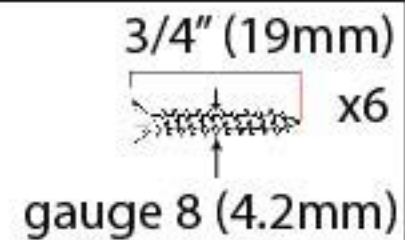

PRODUCT CODE 90425

HANDFORGED
TRADITIONAL
IRON MONGERY

Due to the hand crafted nature of our products all measurements are approximate and should be used as a guide only