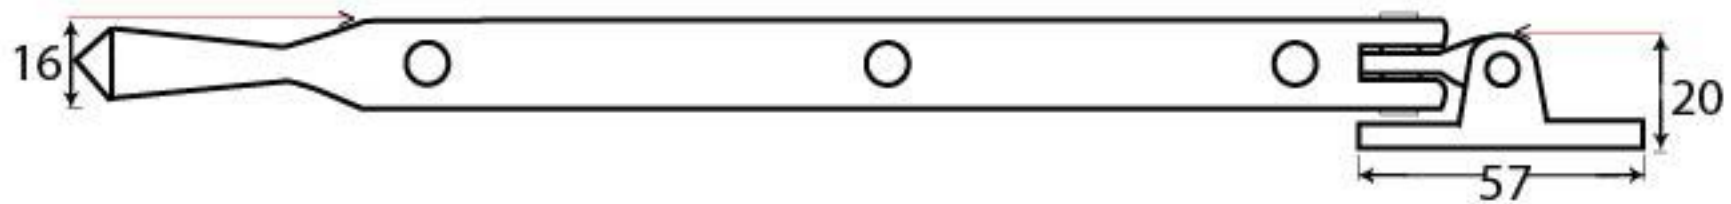

PRODUCT CODE 90427

3/4" (19mm)

gauge 8 (4.2mm)

HANDFORGED
TRADITIONAL
IRON MONGERY

Due to the hand crafted nature of our products all measurements are approximate and should be used as a guide only