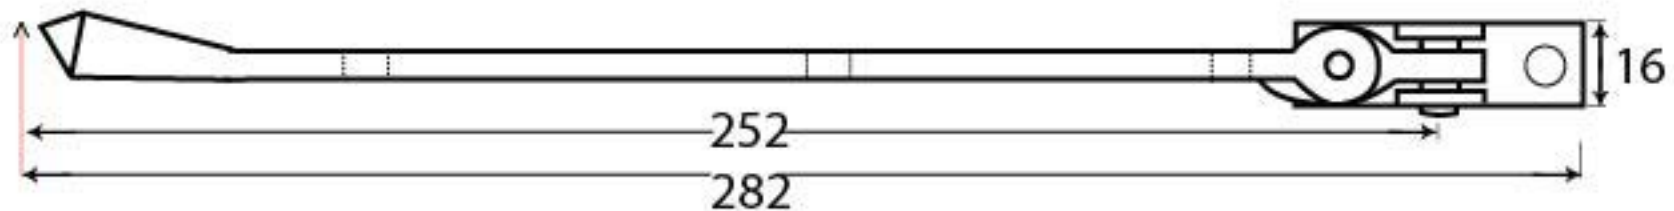

PRODUCT CODE 90427

3/4" (19mm)

gauge 8 (4.2mm)

HANDFORGED
TRADITIONAL
IRON MONGERY

Due to the hand crafted nature of our products all measurements are approximate and should be used as a guide only