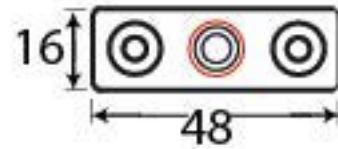

PRODUCT CODE 90427

3/4" (19mm)

gauge 8 (4.2mm)

HANDFORGED
TRADITIONAL
IRON MONGERY

Due to the hand crafted nature of our products all measurements are approximate and should be used as a guide only