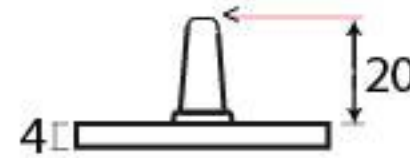

PRODUCT CODE 90427

3/4" (19mm)

gauge 8 (4.2mm)

HANDFORGED
TRADITIONAL
IRON MONGERY

Due to the hand crafted nature of our products all measurements are approximate and should be used as a guide only