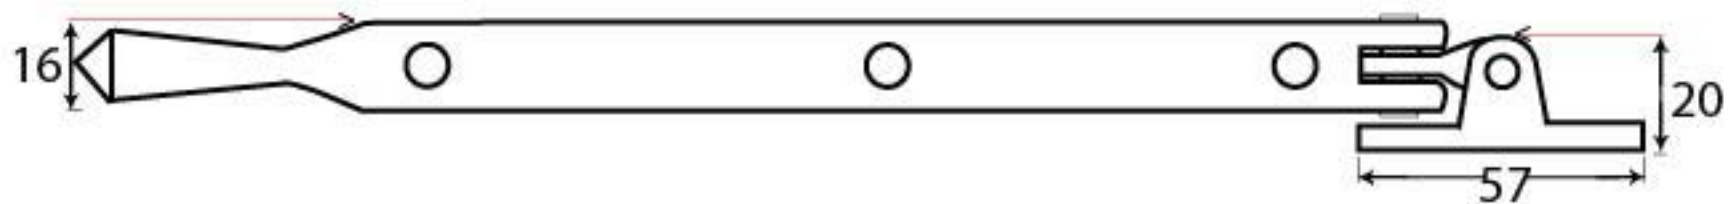

PRODUCT CODE 90428

3/4" (19mm)

gauge 8 (4.2mm)

HANDFORGED  
TRADITIONAL  
IRON MONGERY

Due to the hand crafted nature of our products all measurements are approximate and should be used as a guide only