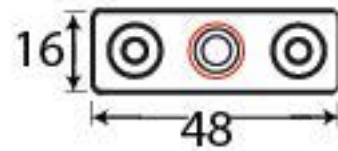

PRODUCT CODE 90428

3/4" (19mm)

gauge 8 (4.2mm)

HANDFORGED  
TRADITIONAL  
IRON MONGERY

Due to the hand crafted nature of our products all measurements are approximate and should be used as a guide only