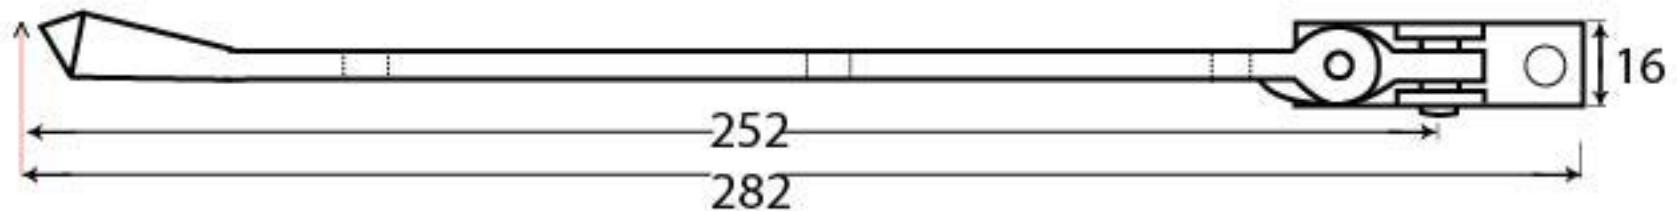

PRODUCT CODE 90428

3/4" (19mm)

gauge 8 (4.2mm)

HANDFORGED  
TRADITIONAL  
IRON MONGERY

Due to the hand crafted nature of our products all measurements are approximate and should be used as a guide only