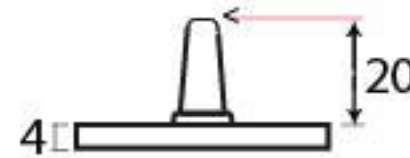

PRODUCT CODE 90428

3/4" (19mm)

gauge 8 (4.2mm)

HANDFORGED  
TRADITIONAL  
IRON MONGERY

Due to the hand crafted nature of our products all measurements are approximate and should be used as a guide only