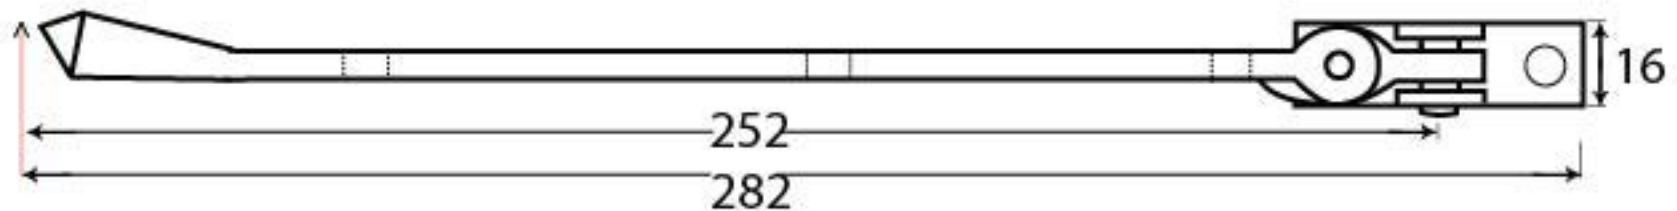

PRODUCT CODE 90429

3/4" (19mm)

gauge 8 (4.2mm)

HANDFORGED
TRADITIONAL
IRON MONGERY

Due to the hand crafted nature of our products all measurements are approximate and should be used as a guide only