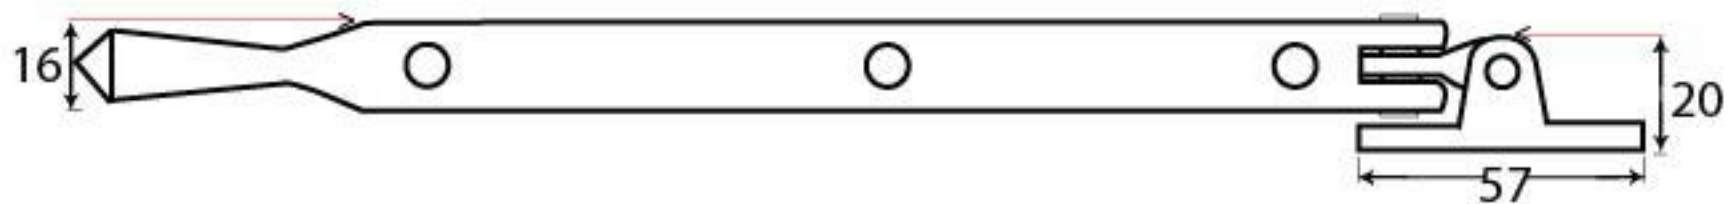

PRODUCT CODE 90429

3/4" (19mm)

gauge 8 (4.2mm)

HANDFORGED
TRADITIONAL
IRON MONGERY

Due to the hand crafted nature of our products all measurements are approximate and should be used as a guide only