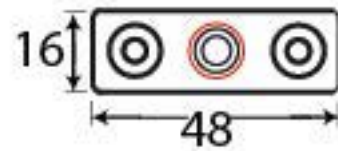

PRODUCT CODE 90429

3/4" (19mm)

gauge 8 (4.2mm)

HANDFORGED
TRADITIONAL
IRON MONGERY

Due to the hand crafted nature of our products all measurements are approximate and should be used as a guide only