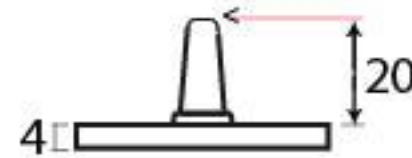

PRODUCT CODE 90429

3/4" (19mm)

gauge 8 (4.2mm)

HANDFORGED
TRADITIONAL
IRON MONGERY

Due to the hand crafted nature of our products all measurements are approximate and should be used as a guide only