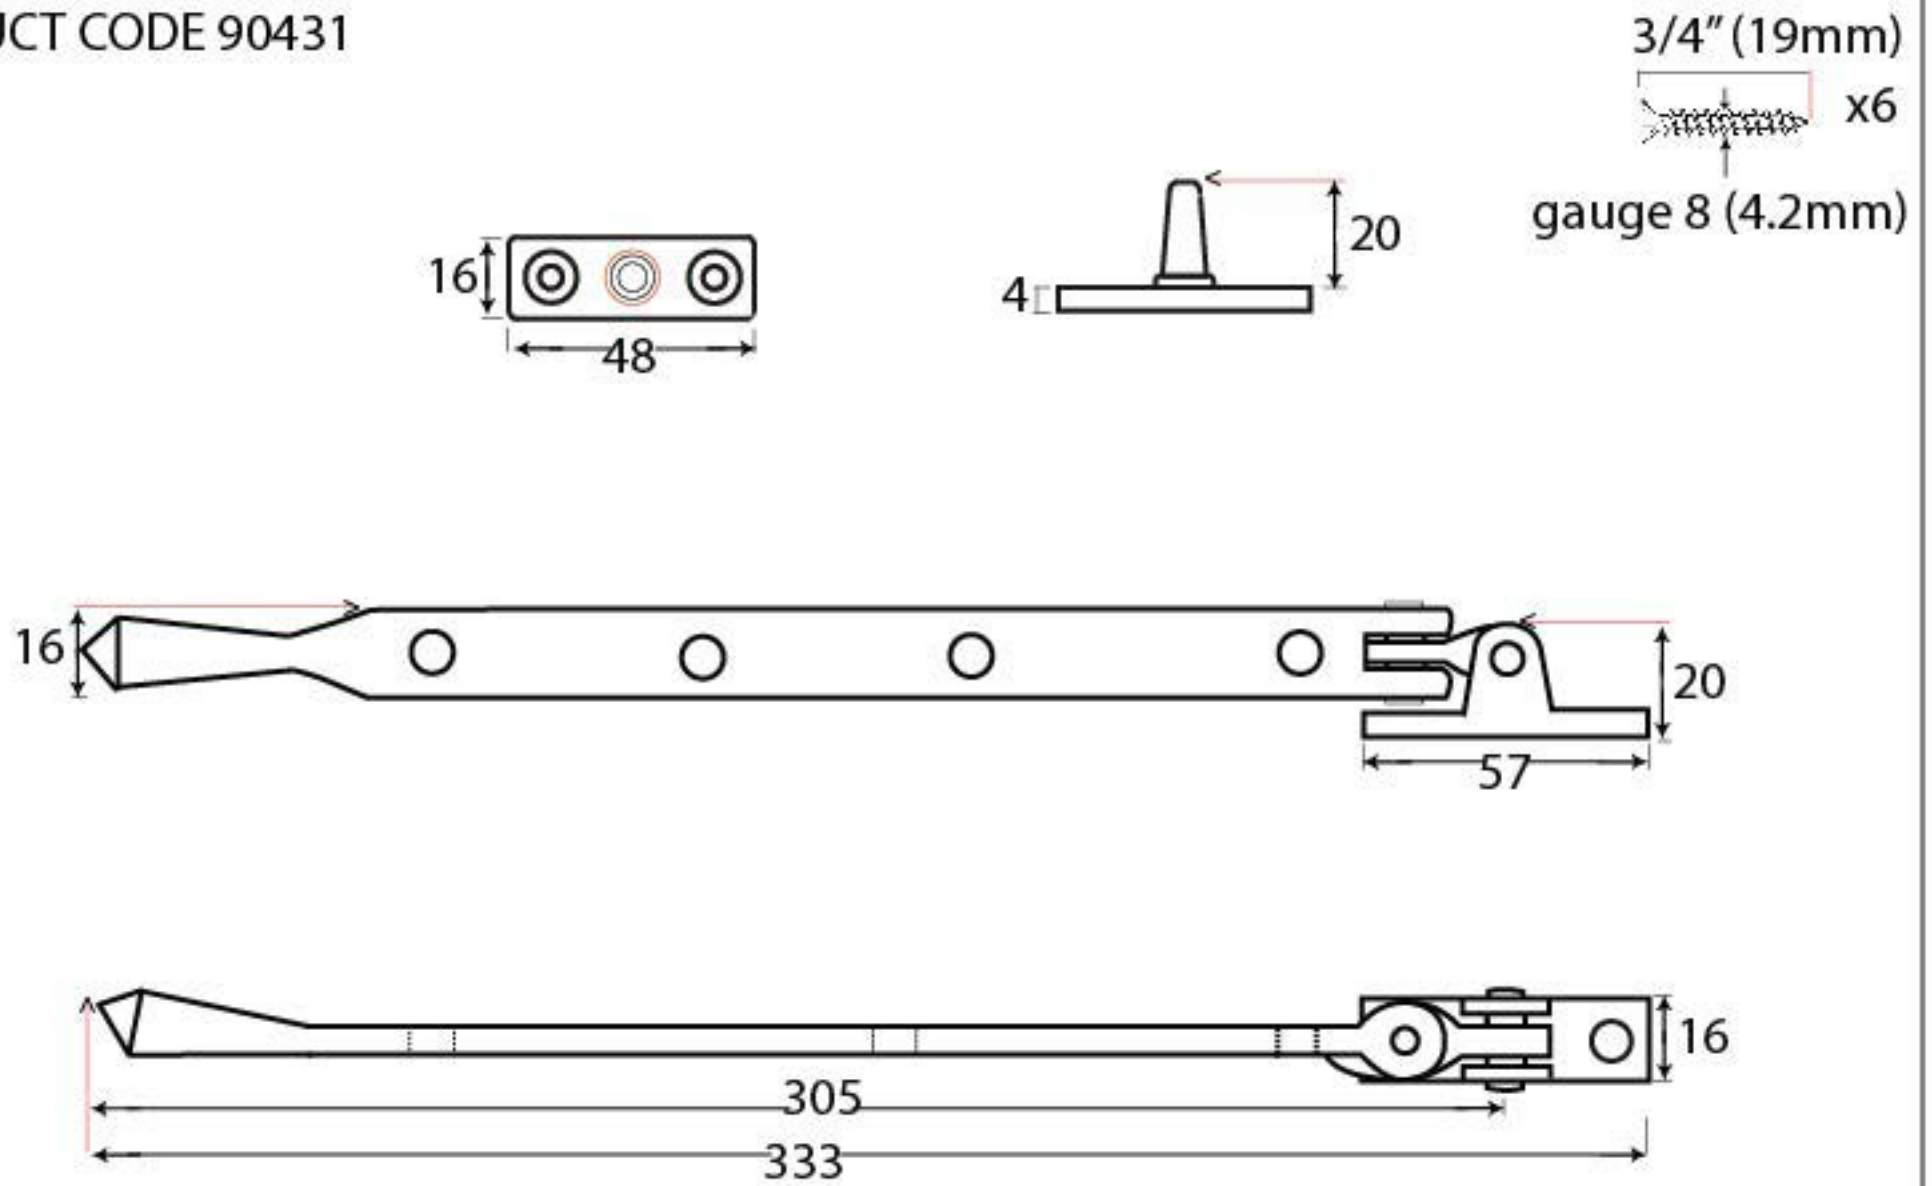

PRODUCT CODE 90431

HANDFORGED  
TRADITIONAL  
IRON MONGERY

Due to the hand crafted nature of our products all measurements are approximate and should be used as a guide only