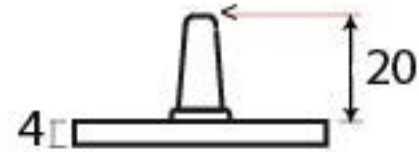

PRODUCT CODE 90432

3/4" (19mm)

gauge 8 (4.2mm)

HANDFORGED  
TRADITIONAL  
IRON MONGERY

Due to the hand crafted nature of our products all measurements are approximate and should be used as a guide only