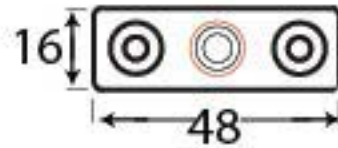

PRODUCT CODE 90432

3/4" (19mm)

gauge 8 (4.2mm)

HANDFORGED  
TRADITIONAL  
IRON MONGERY

Due to the hand crafted nature of our products all measurements are approximate and should be used as a guide only