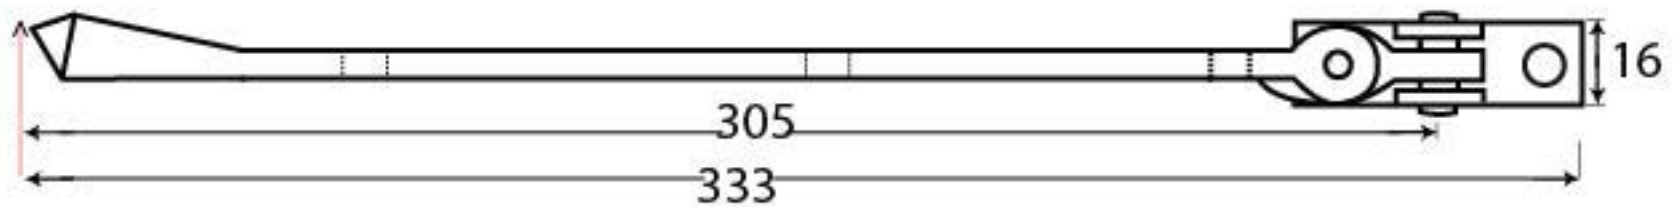

PRODUCT CODE 90432

3/4" (19mm)

gauge 8 (4.2mm)

HANDFORGED  
TRADITIONAL  
IRON MONGERY

Due to the hand crafted nature of our products all measurements are approximate and should be used as a guide only