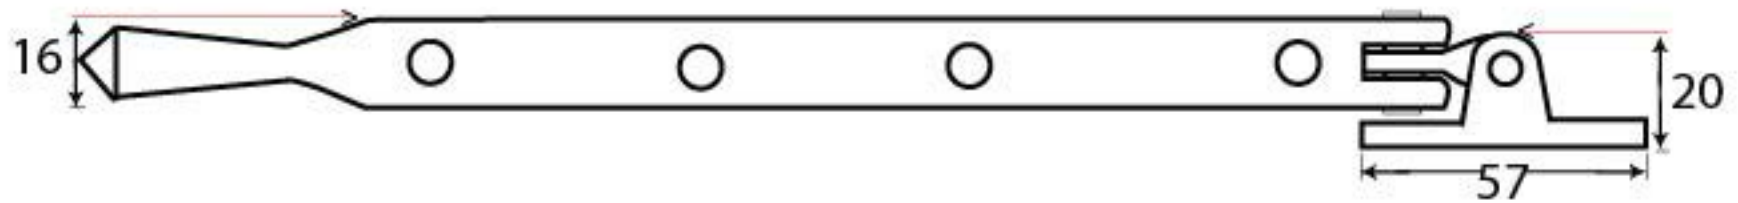

PRODUCT CODE 90432

3/4" (19mm)

gauge 8 (4.2mm)

HANDFORGED  
TRADITIONAL  
IRON MONGERY

Due to the hand crafted nature of our products all measurements are approximate and should be used as a guide only