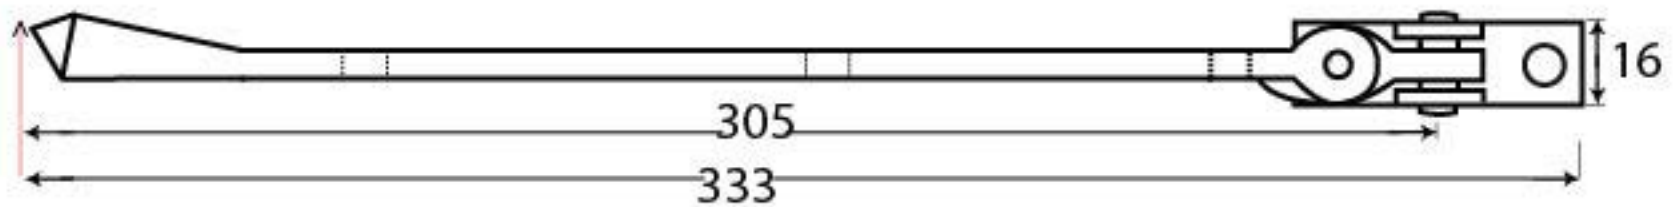

PRODUCT CODE 90433

3/4" (19mm)

gauge 8 (4.2mm)

HANDFORGED
TRADITIONAL
IRON MONGERY

Due to the hand crafted nature of our products all measurements are approximate and should be used as a guide only