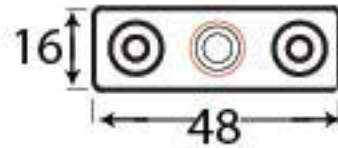

PRODUCT CODE 90433

3/4" (19mm)

gauge 8 (4.2mm)

HANDFORGED
TRADITIONAL
IRON MONGERY

Due to the hand crafted nature of our products all measurements are approximate and should be used as a guide only