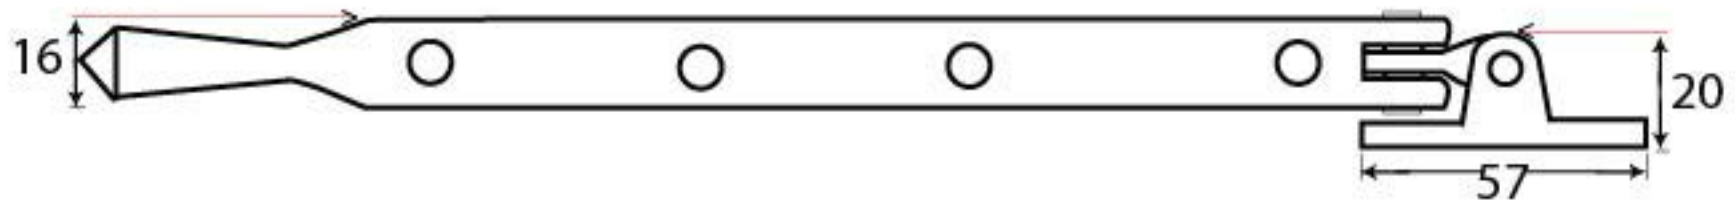

PRODUCT CODE 90433

3/4" (19mm)

gauge 8 (4.2mm)

HANDFORGED
TRADITIONAL
IRON MONGERY

Due to the hand crafted nature of our products all measurements are approximate and should be used as a guide only