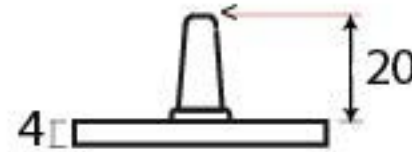

PRODUCT CODE 90433

3/4" (19mm)

gauge 8 (4.2mm)

HANDFORGED
TRADITIONAL
IRON MONGERY

Due to the hand crafted nature of our products all measurements are approximate and should be used as a guide only