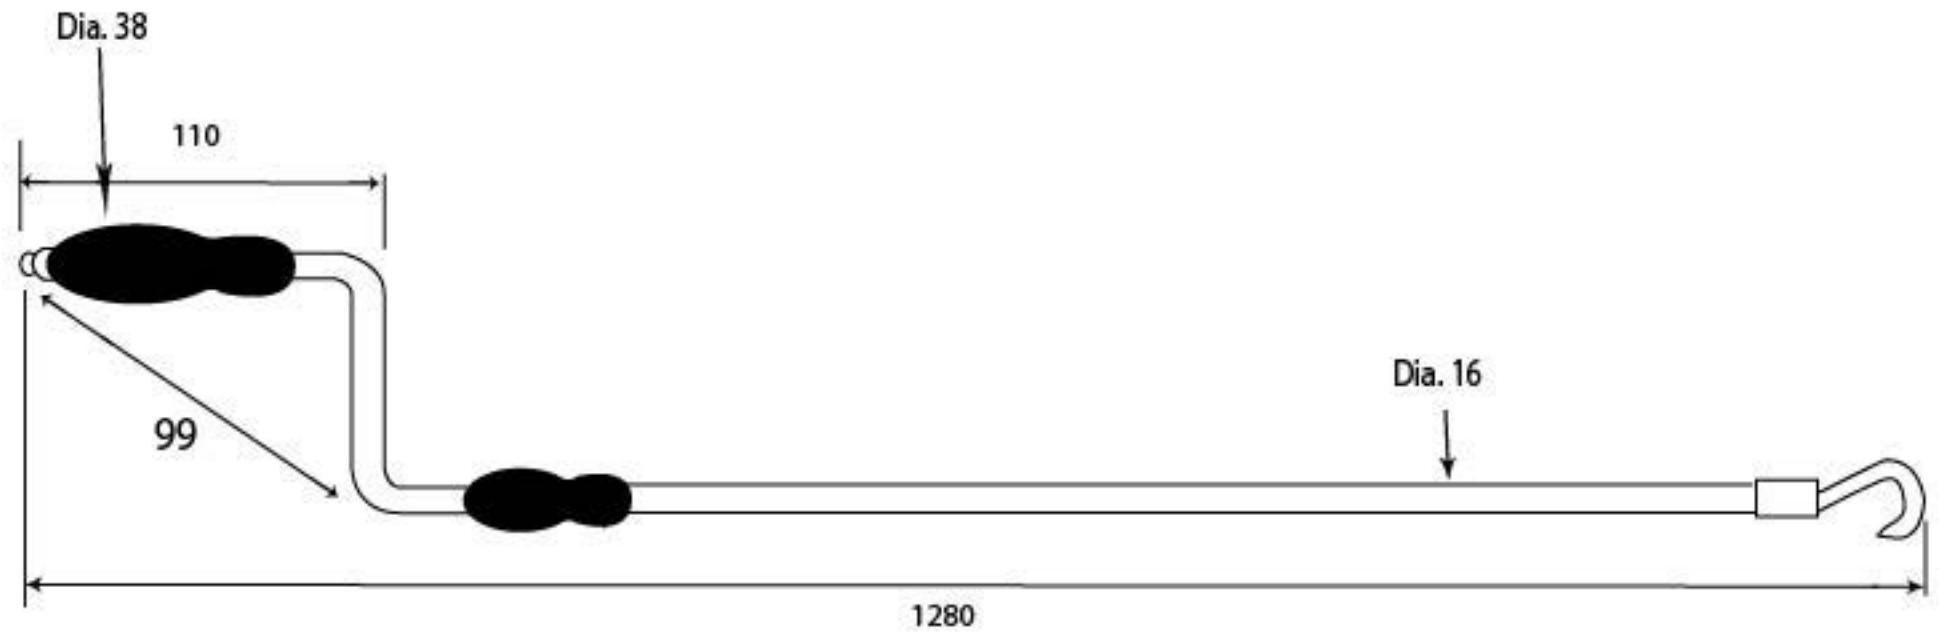

PRODUCT CODE 91024

HANDFORGED
TRADITIONAL
IRON MONGERY

Due to the hand crafted nature of our products all measurements are approximate and should be used as a guide only