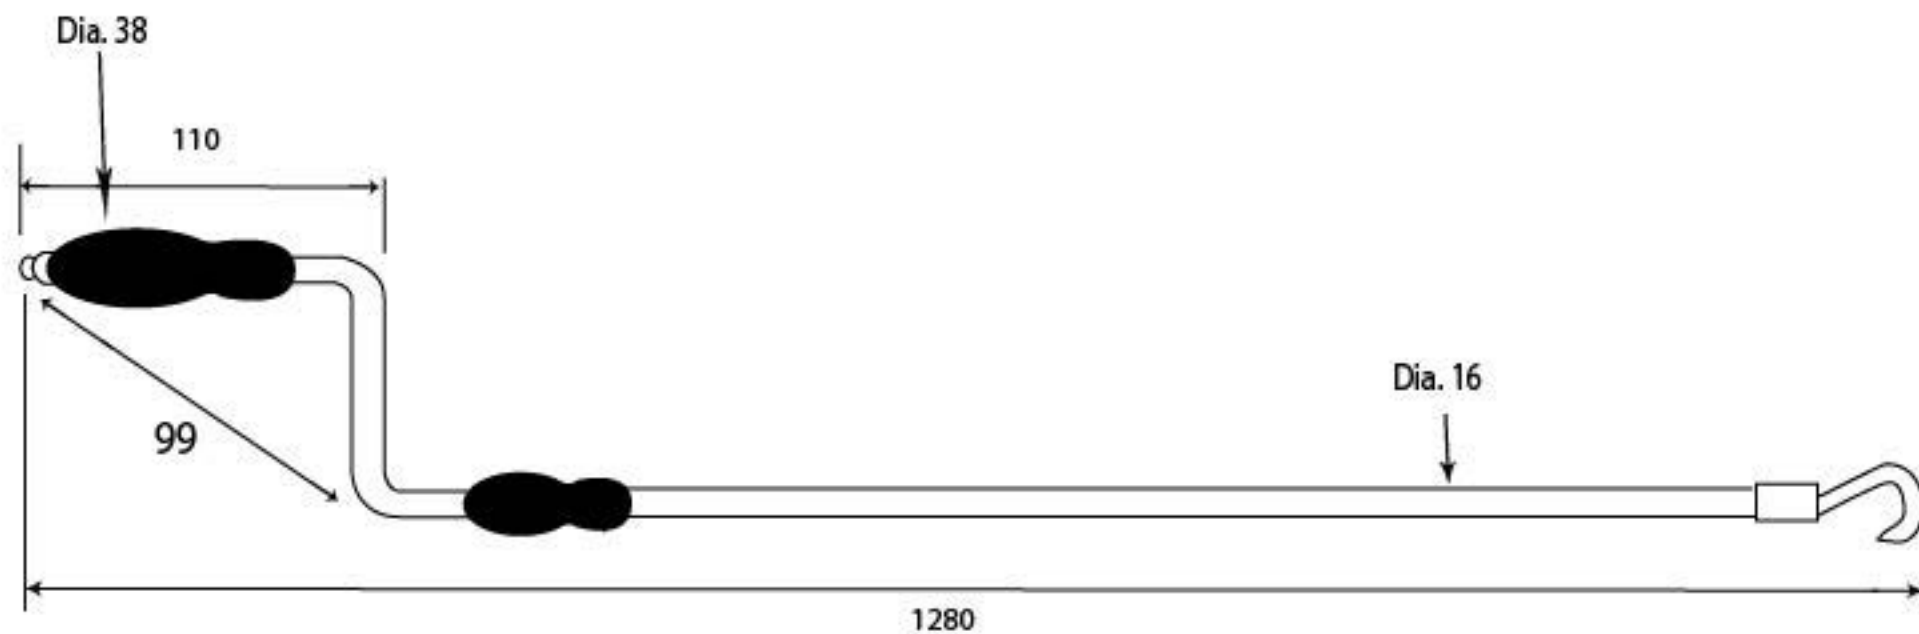

PRODUCT CODE 91025

HANDFORGED
TRADITIONAL
IRON MONGERY

Due to the hand crafted nature of our products all measurements are approximate and should be used as a guide only