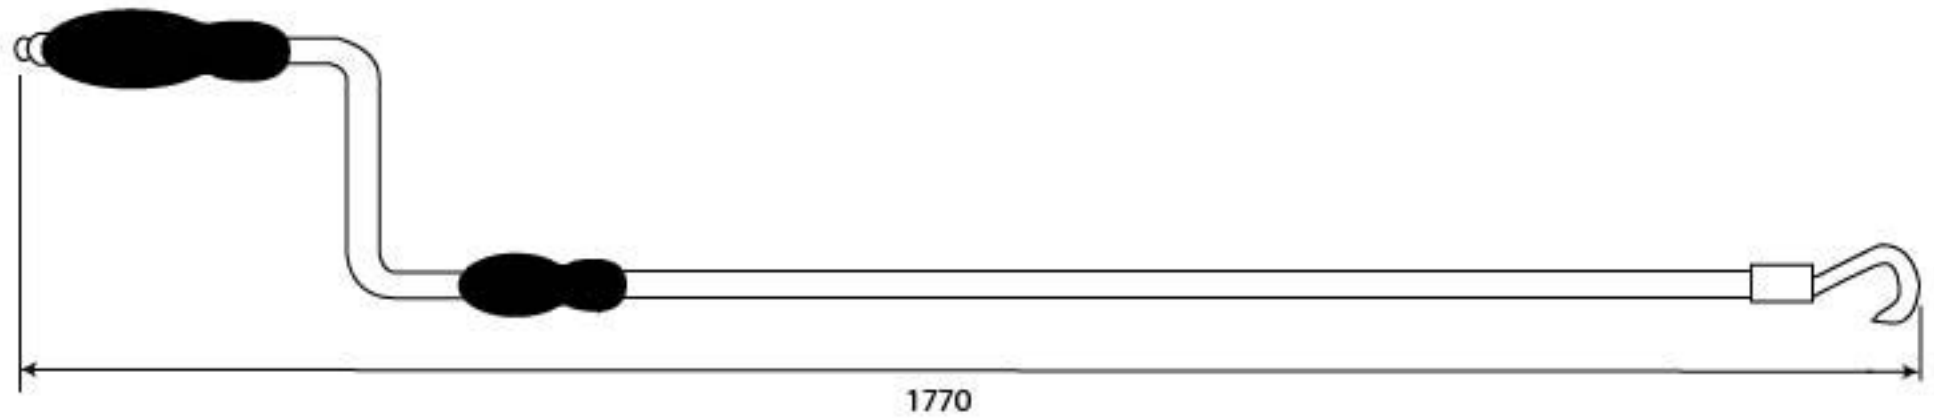

PRODUCT CODE 91028

HANDFORGED  
TRADITIONAL  
IRON MONGERY

Due to the hand crafted nature of our products all measurements are approximate and should be used as a guide only