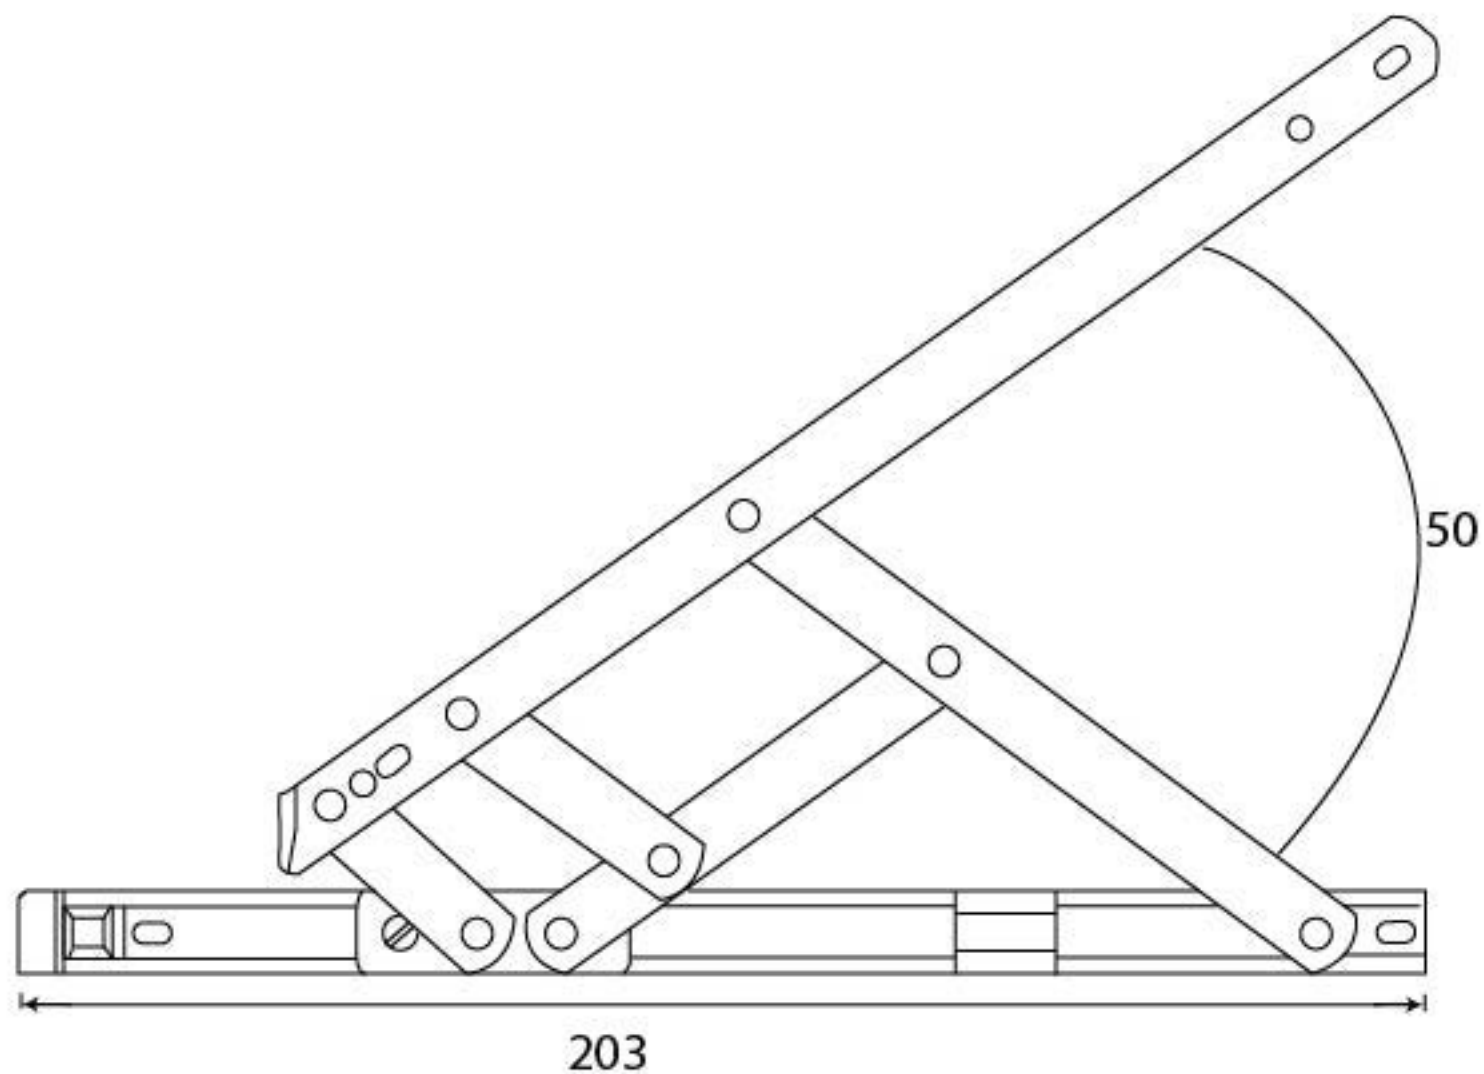

PRODUCT CODE 91030

HANDFORGED  
TRADITIONAL  
IRON MONGERY

Due to the hand crafted nature of our products all measurements are approximate and should be used as a guide only