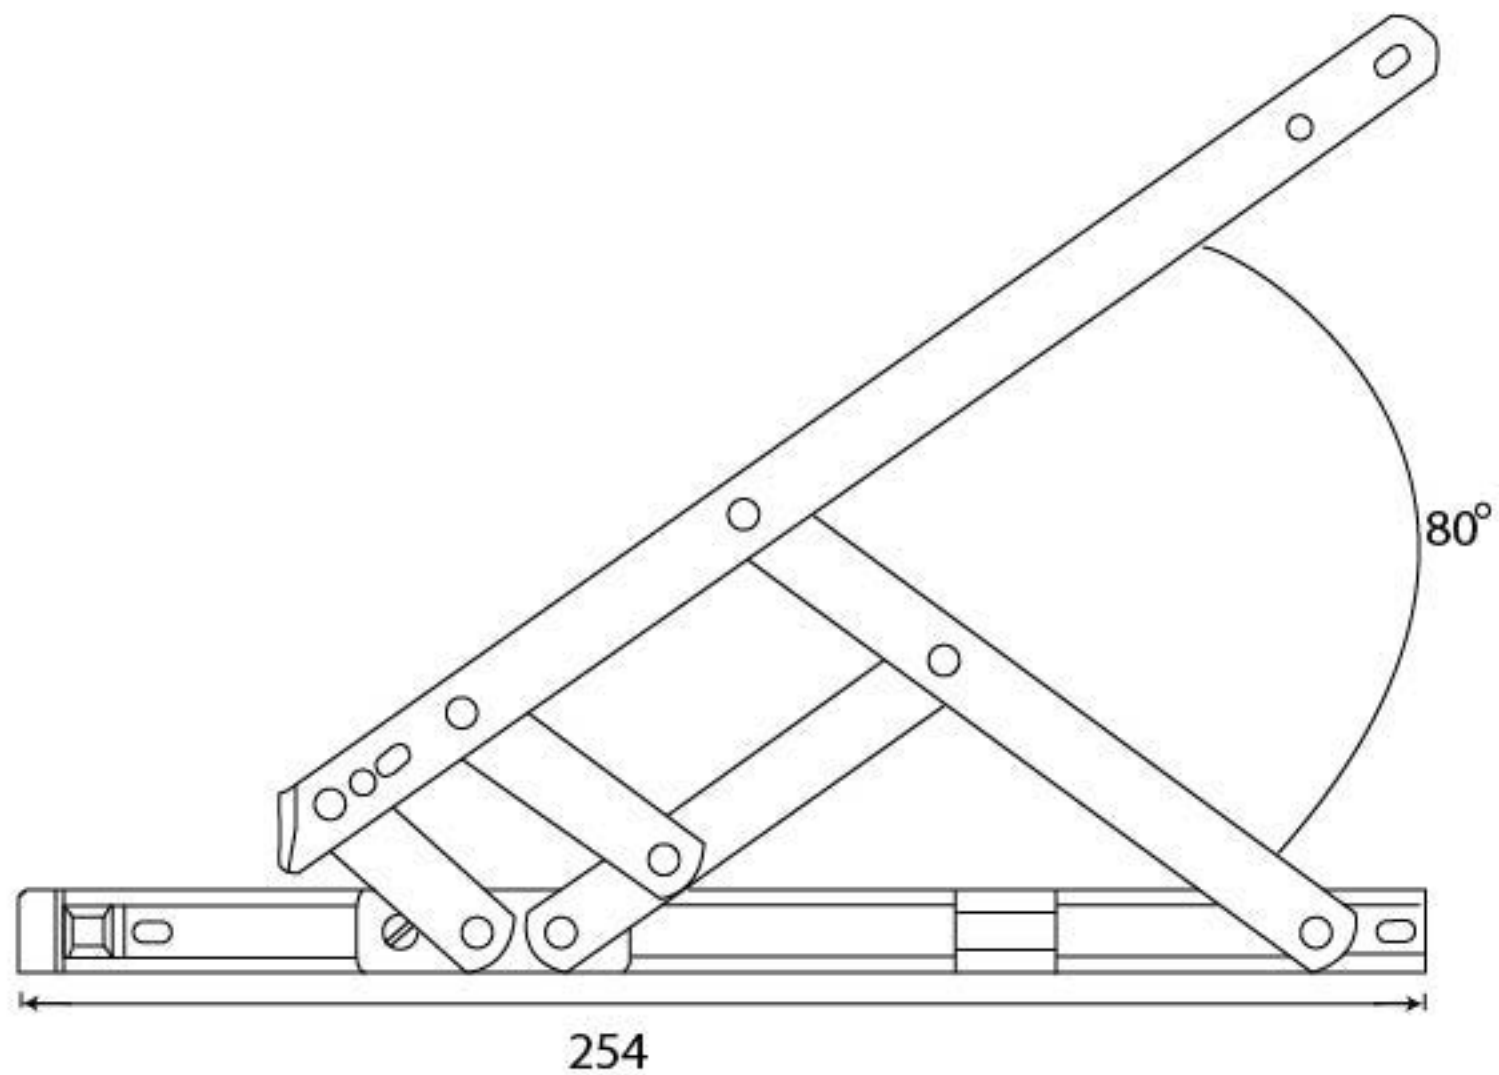

PRODUCT CODE 91031

HANDFORGED
TRADITIONAL
IRONMONGERY

Due to the hand crafted nature of our products all measurements are approximate and should be used as a guide only