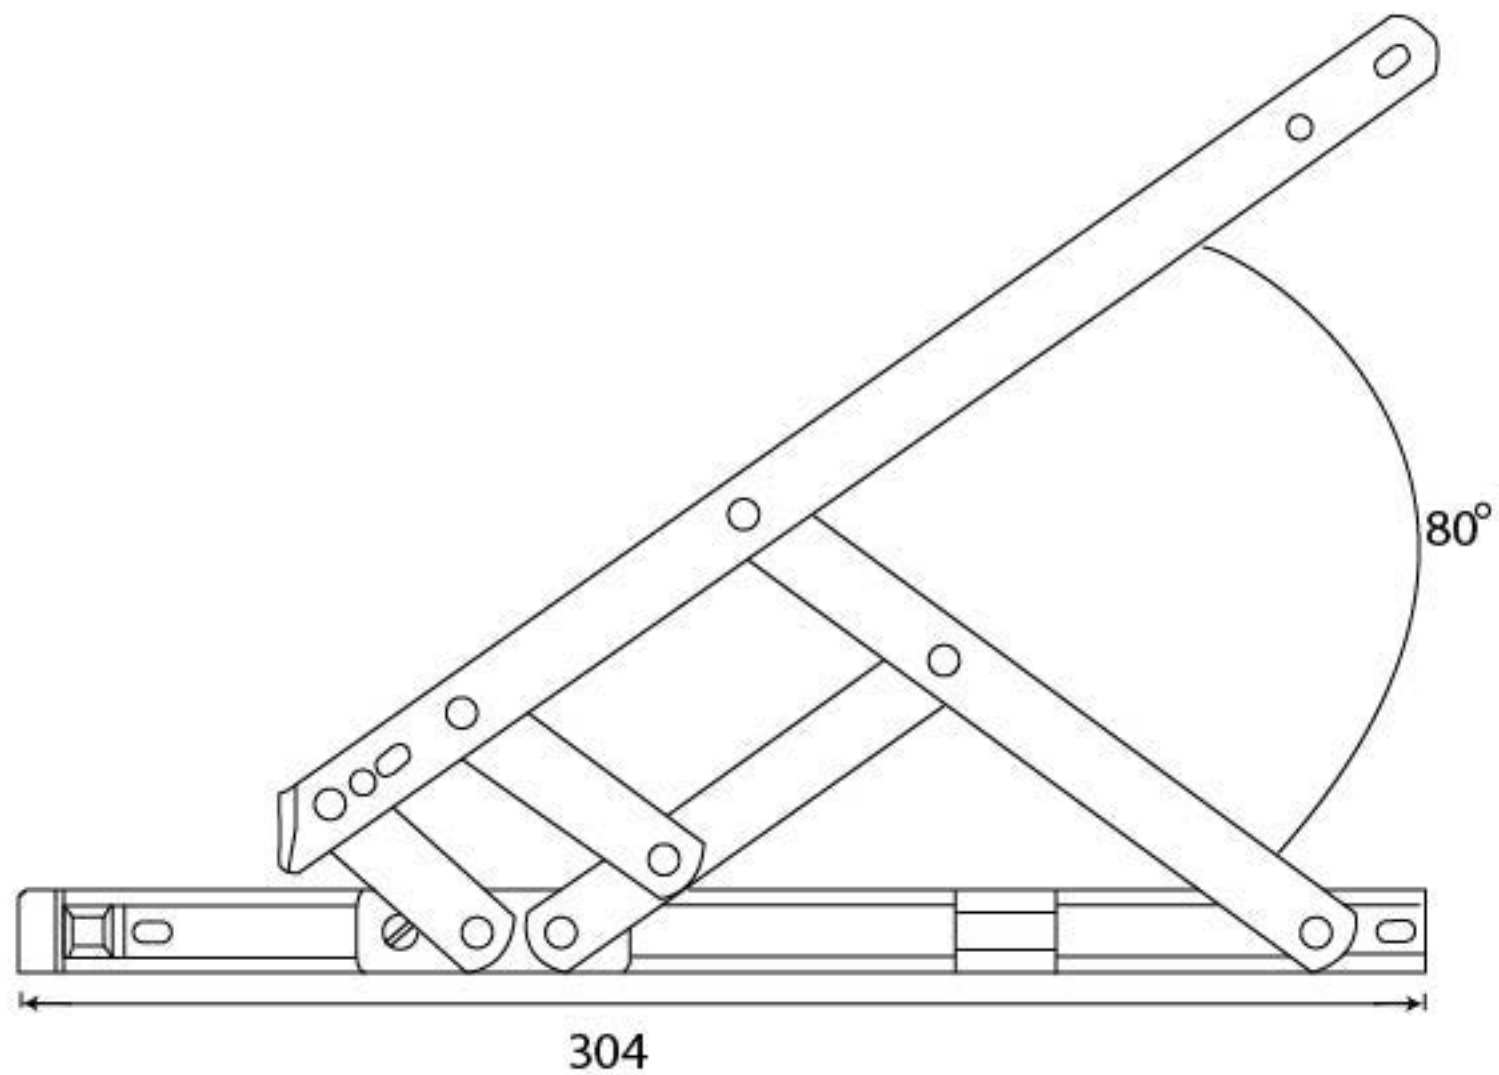

PRODUCT CODE 91032

HANDFORGED
TRADITIONAL
IRONMONGERY

Due to the hand crafted nature of our products all measurements are approximate and should be used as a guide only