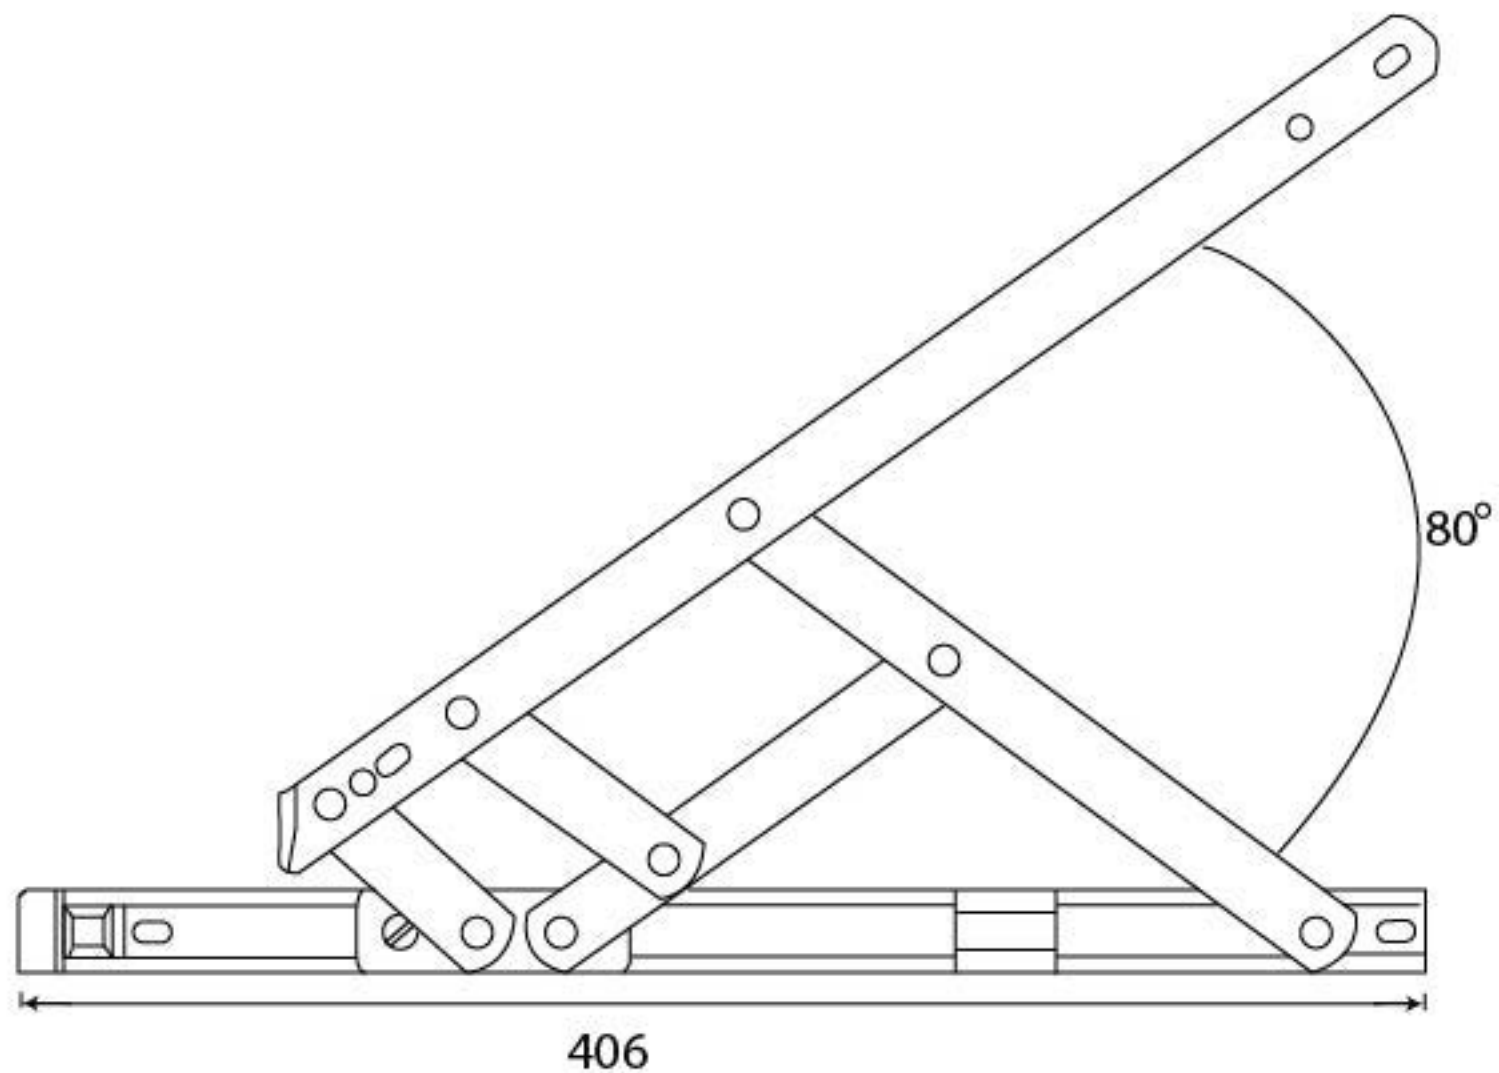

PRODUCT CODE 91033

HANDFORGED  
TRADITIONAL  
IRONMONGERY

Due to the hand crafted nature of our products all measurements are approximate and should be used as a guide only