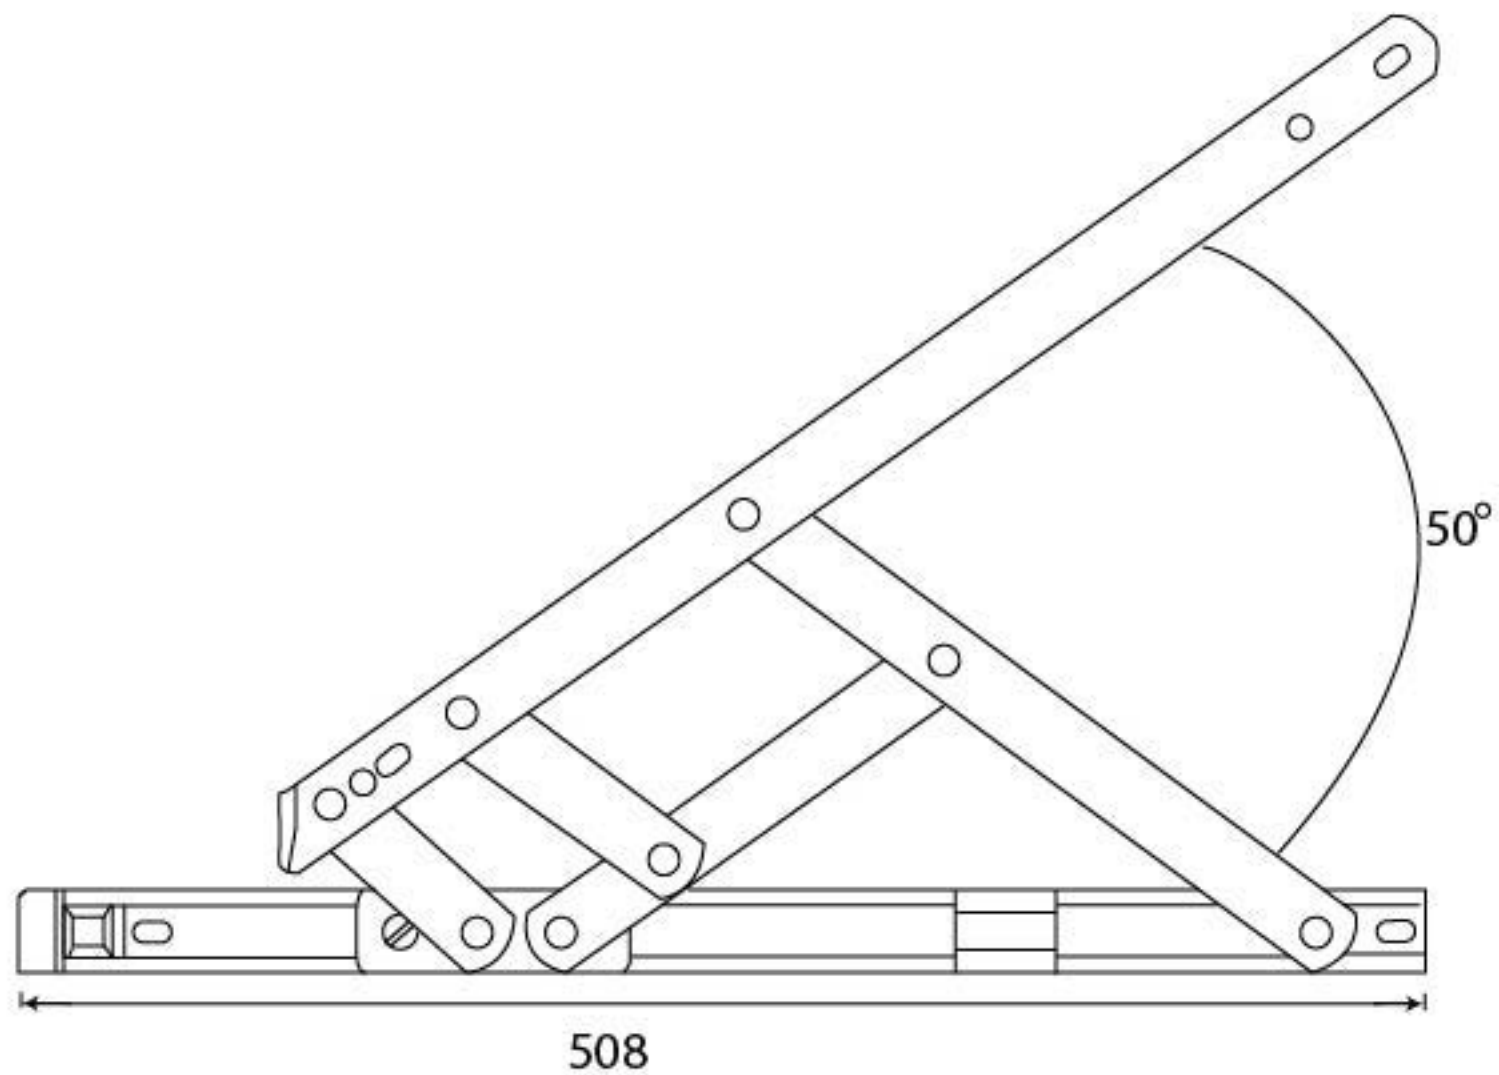

PRODUCT CODE 91034

HANDFORGED  
TRADITIONAL  
IRONMONGERY

Due to the hand crafted nature of our products all measurements are approximate and should be used as a guide only