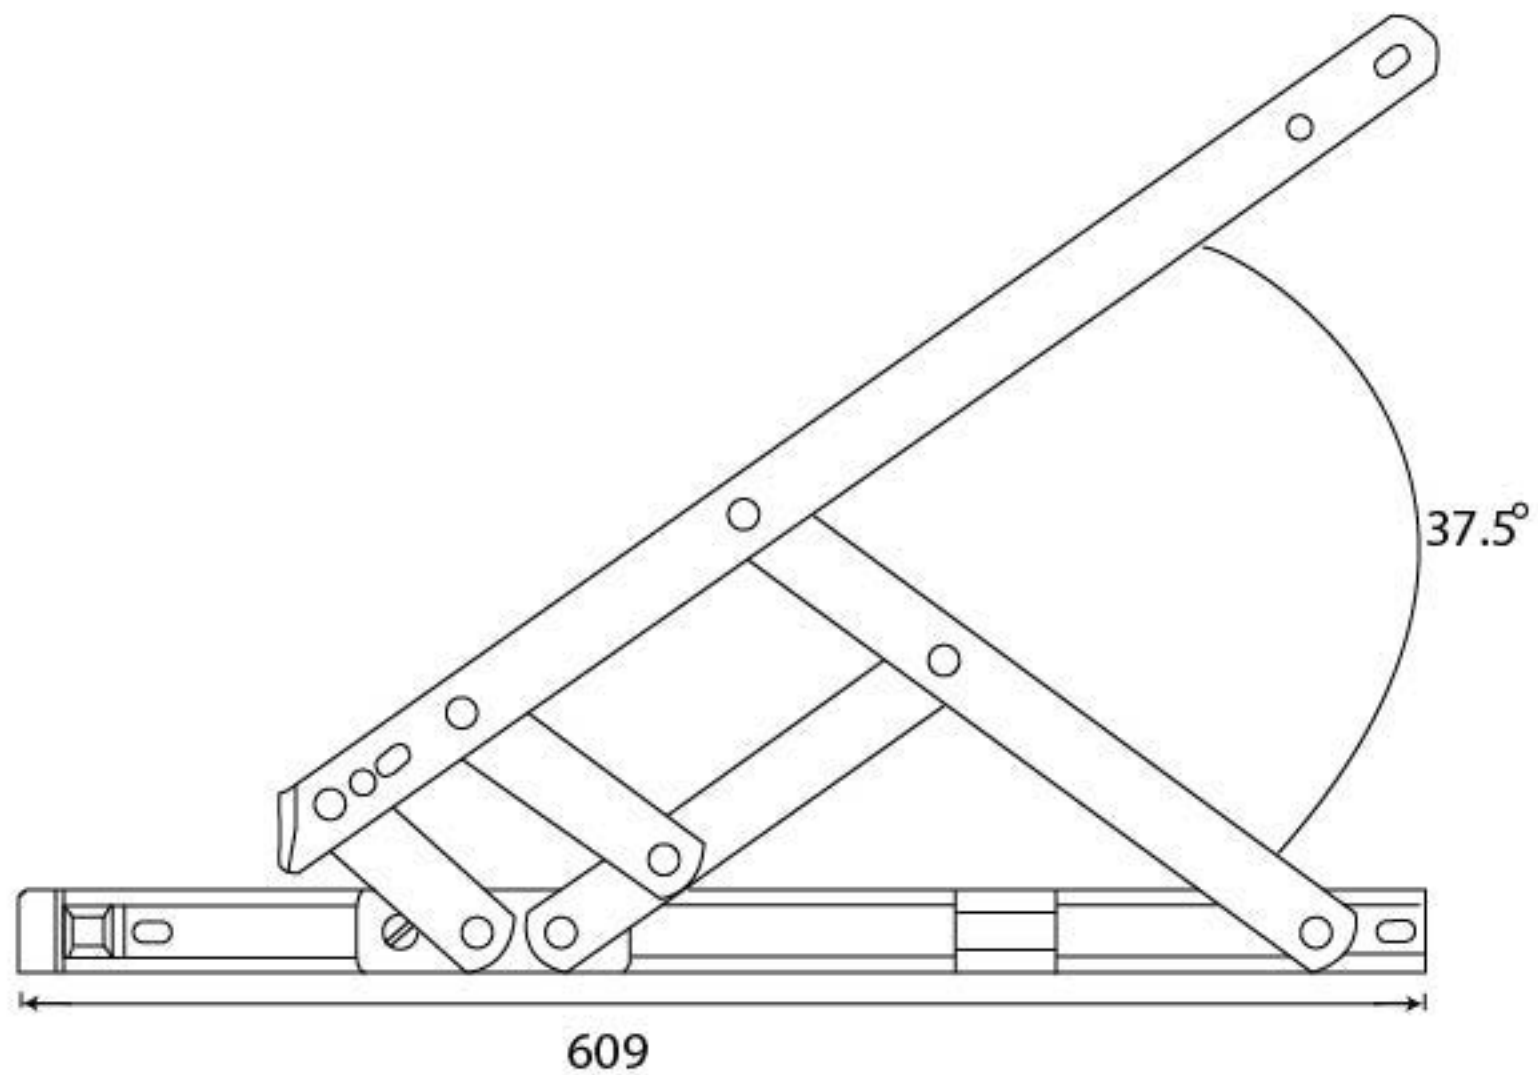

PRODUCT CODE 91035

HANDFORGED
TRADITIONAL
IRONMONGERY

Due to the hand crafted nature of our products all measurements are approximate and should be used as a guide only