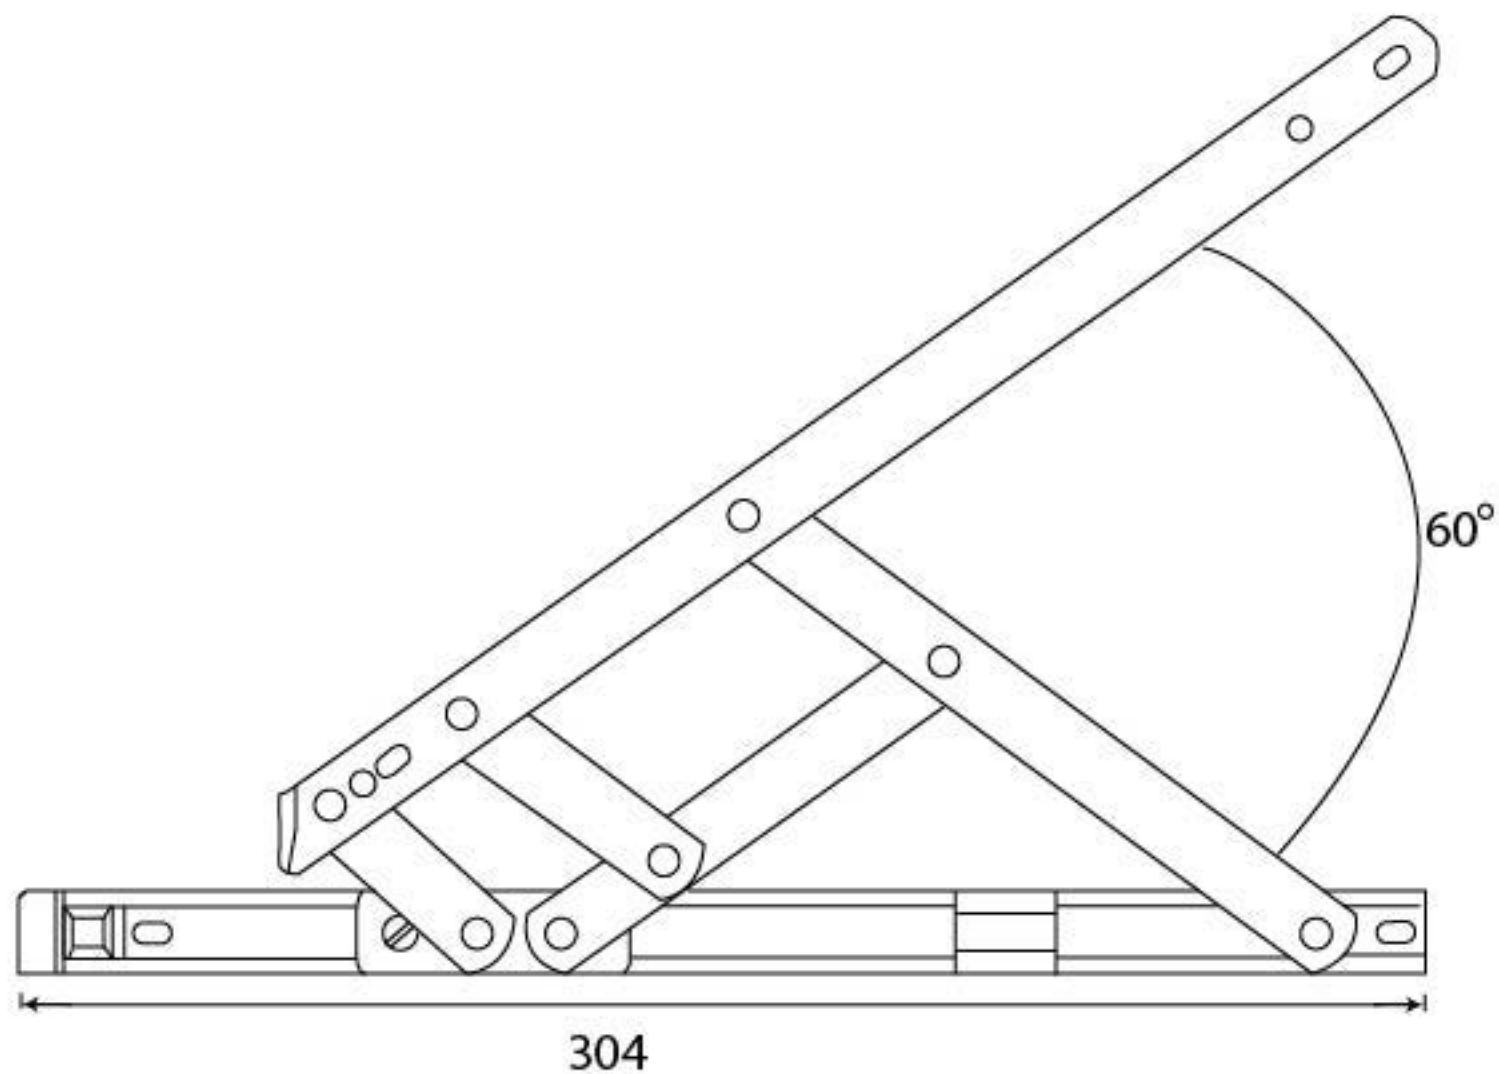

PRODUCT CODE 91036

HANDFORGED
TRADITIONAL
IRONMONGERY

Due to the hand crafted nature of our products all measurements are approximate and should be used as a guide only