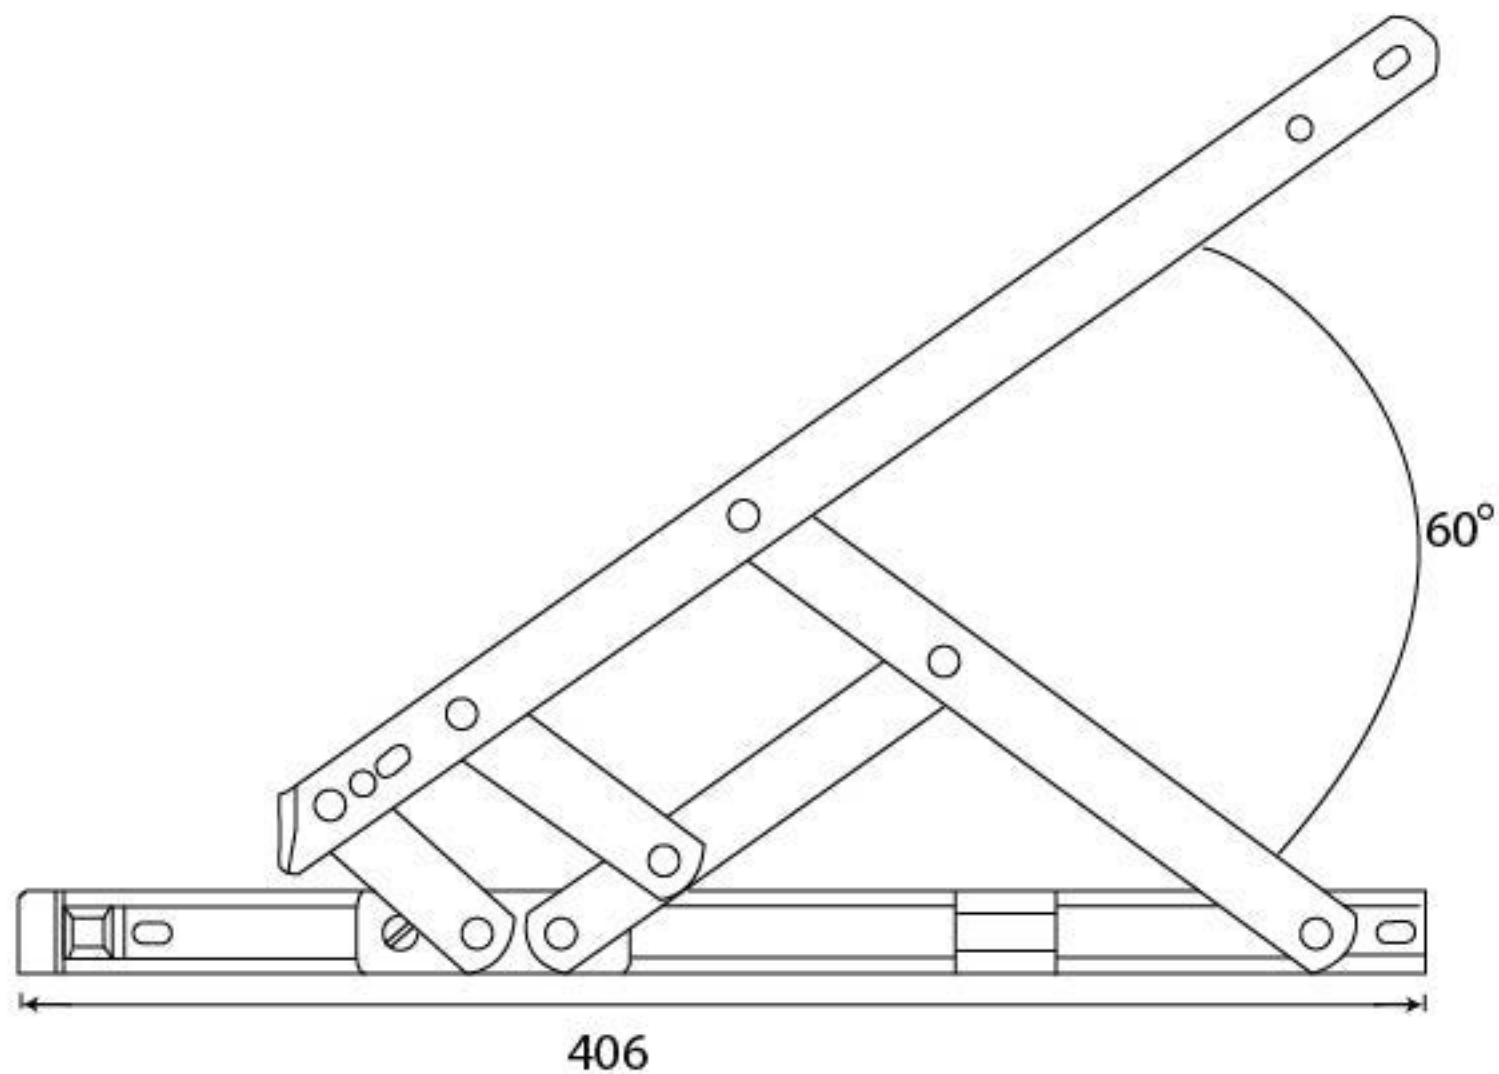

PRODUCT CODE 91037

HANDFORGED
TRADITIONAL
IRONMONGERY

Due to the hand crafted nature of our products all measurements are approximate and should be used as a guide only