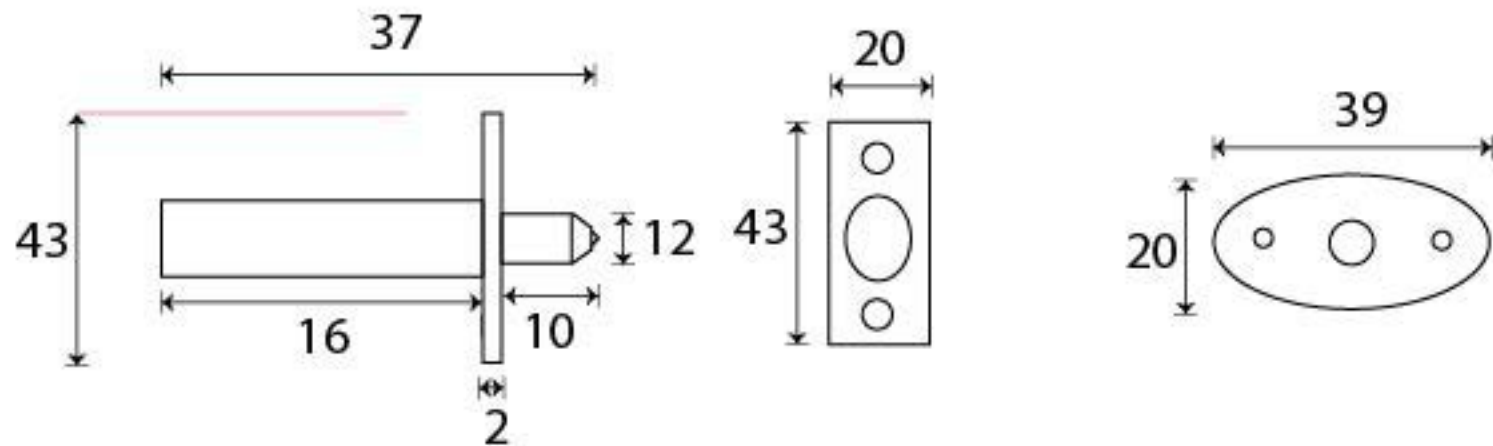

PRODUCT CODE 91047

HANDFORGED
TRADITIONAL
IRON MONGERY

Due to the hand crafted nature of our products all measurements are approximate and should be used as a guide only