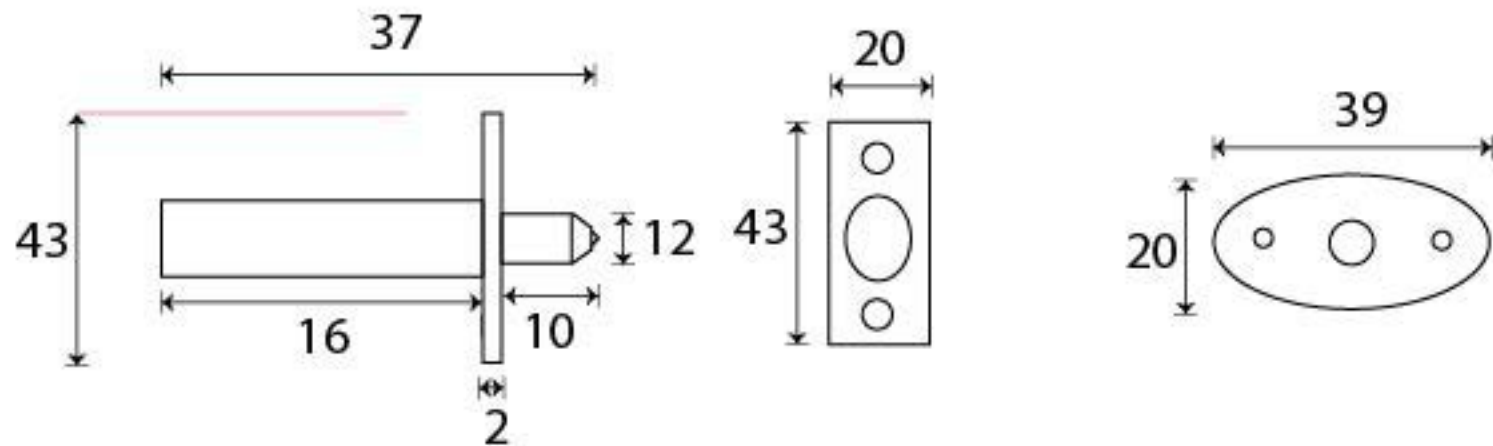

PRODUCT CODE 91048

HANDFORGED
TRADITIONAL
IRON MONGERY

Due to the hand crafted nature of our products all measurements are approximate and should be used as a guide only