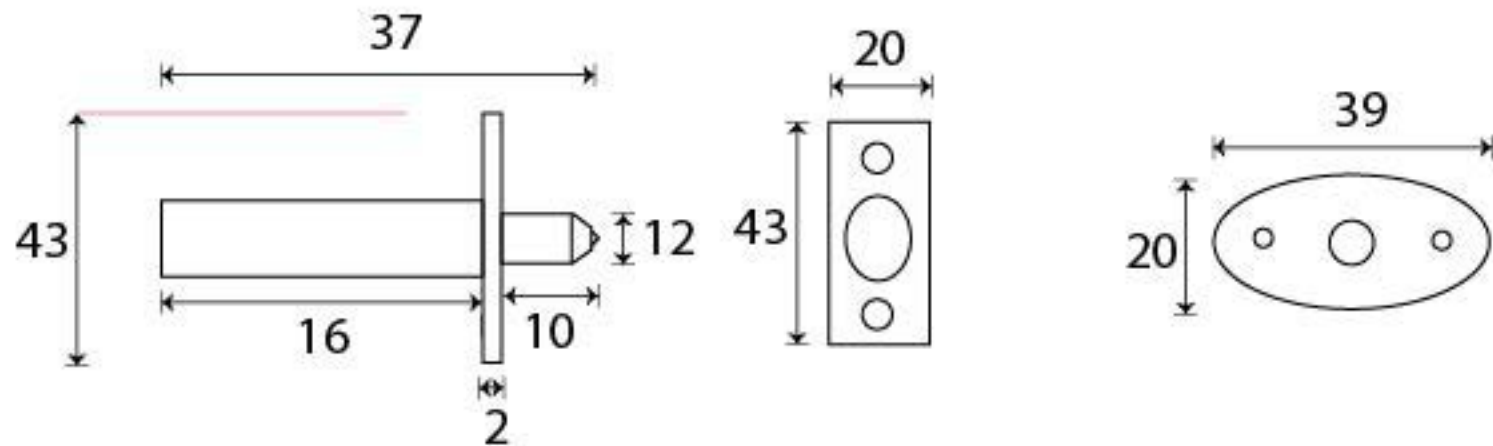

PRODUCT CODE 91049

HANDFORGED
TRADITIONAL
IRON MONGERY

Due to the hand crafted nature of our products all measurements are approximate and should be used as a guide only