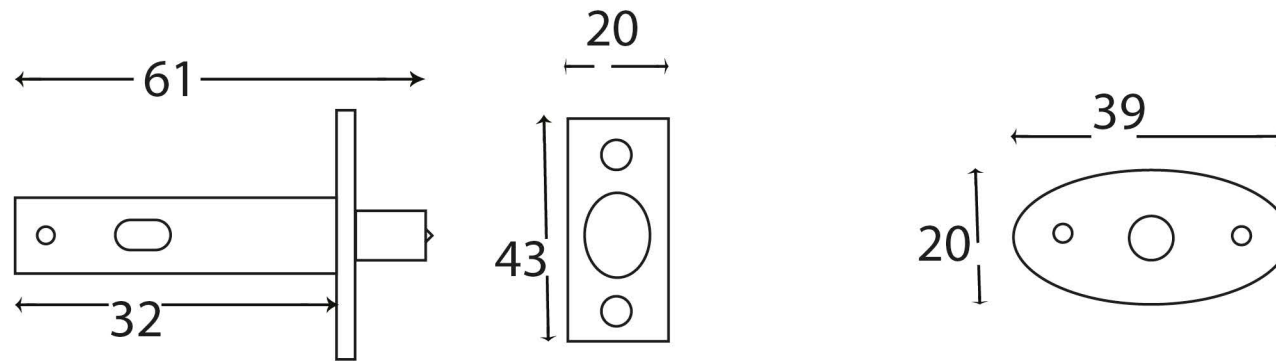

PRODUCT CODE 91050

HANDFORGED
TRADITIONAL
IRONMONGERY

Due to the hand crafted nature of our products all measurements are approximate and should be used as a guide only