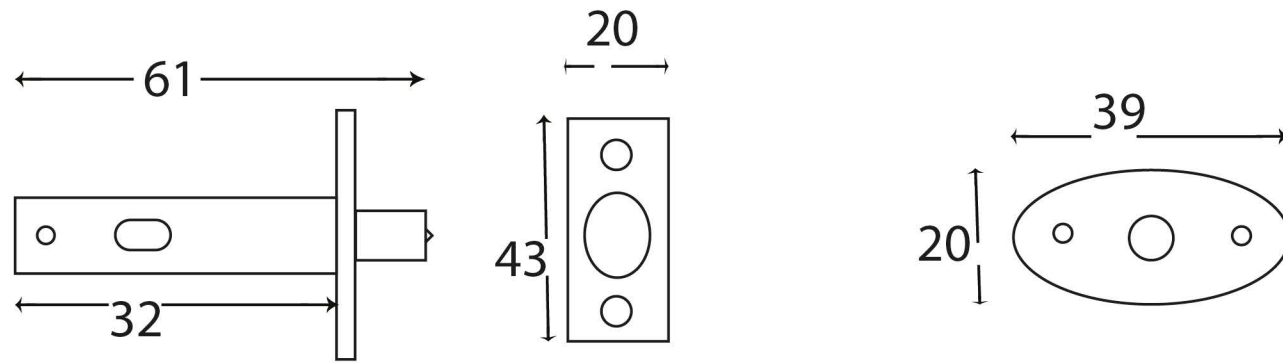

PRODUCT CODE 91051

HANDFORGED
TRADITIONAL
IRONMONGERY

Due to the hand crafted nature of our products all measurements are approximate and should be used as a guide only