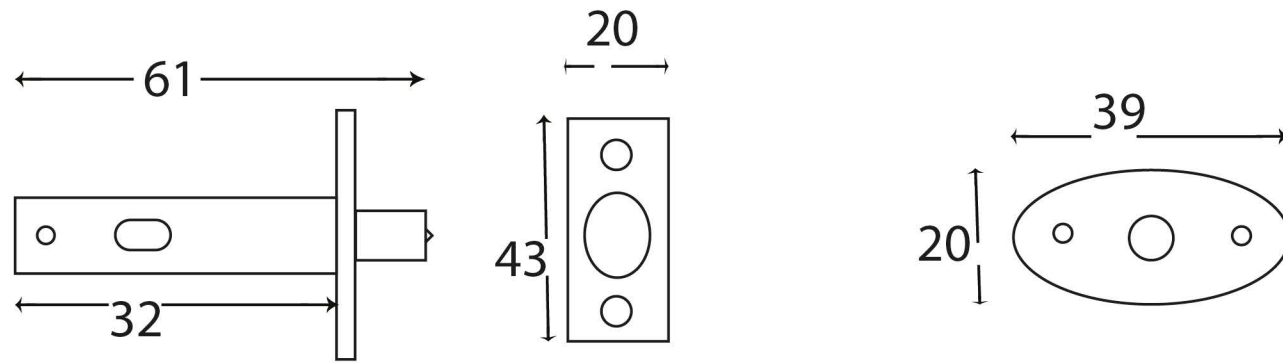

PRODUCT CODE 91052

HANDFORGED
TRADITIONAL
IRONMONGERY

Due to the hand crafted nature of our products all measurements are approximate and should be used as a guide only