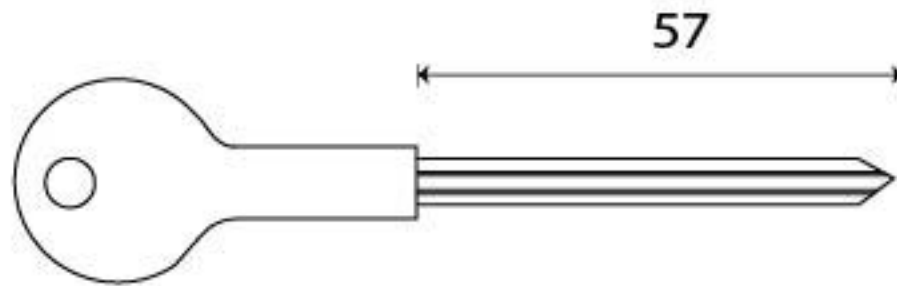

PRODUCT CODE 91053

HANDFORGED
TRADITIONAL
IRONMONGERY

Due to the hand crafted nature of our products all measurements are approximate and should be used as a guide only