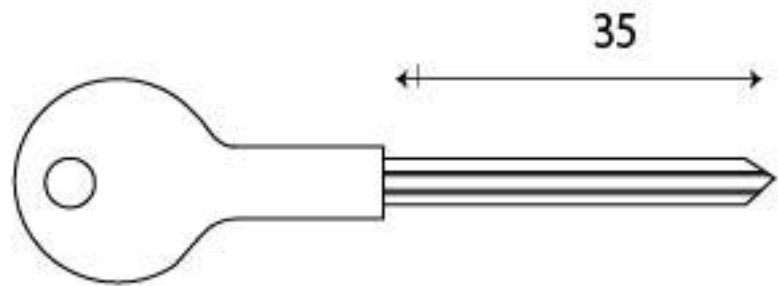

PRODUCT CODE 91054

HANDFORGED
TRADITIONAL
IRONMONGERY

Due to the hand crafted nature of our products all measurements are approximate and should be used as a guide only