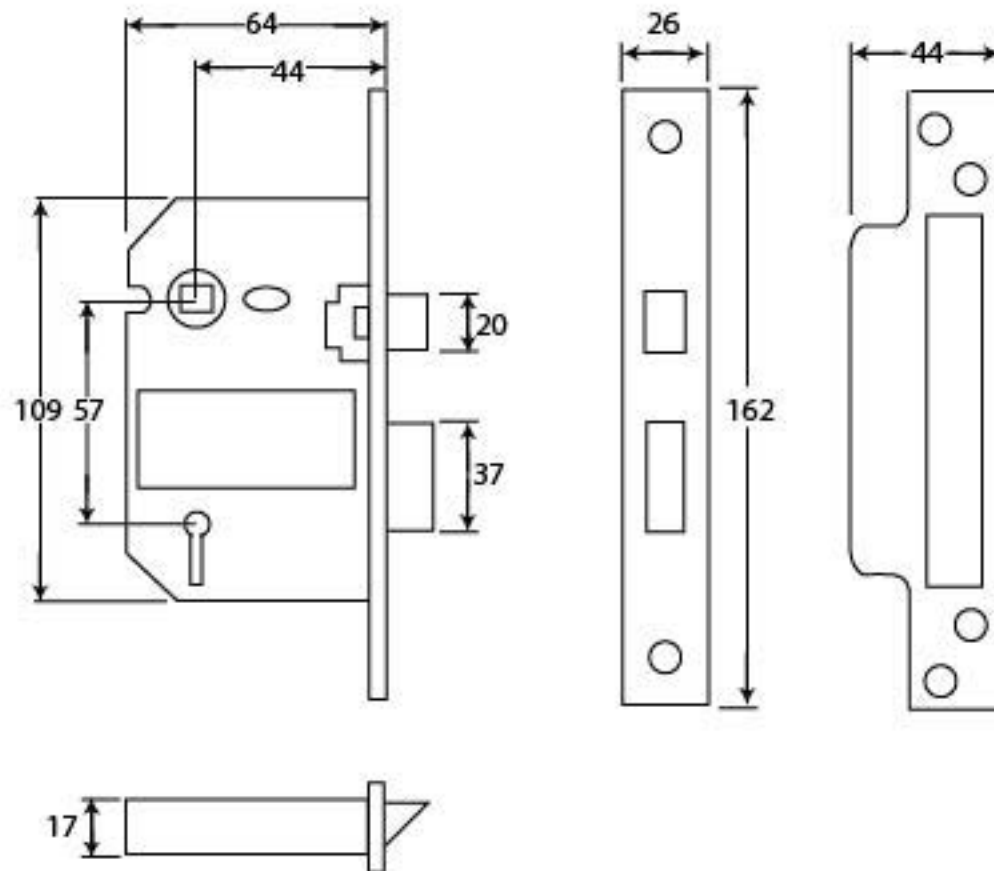

PRODUCT CODE 91055

HANDFORGED
TRADITIONAL
IRON MONGERY

Due to the hand crafted nature of our products all measurements are approximate and should be used as a guide only