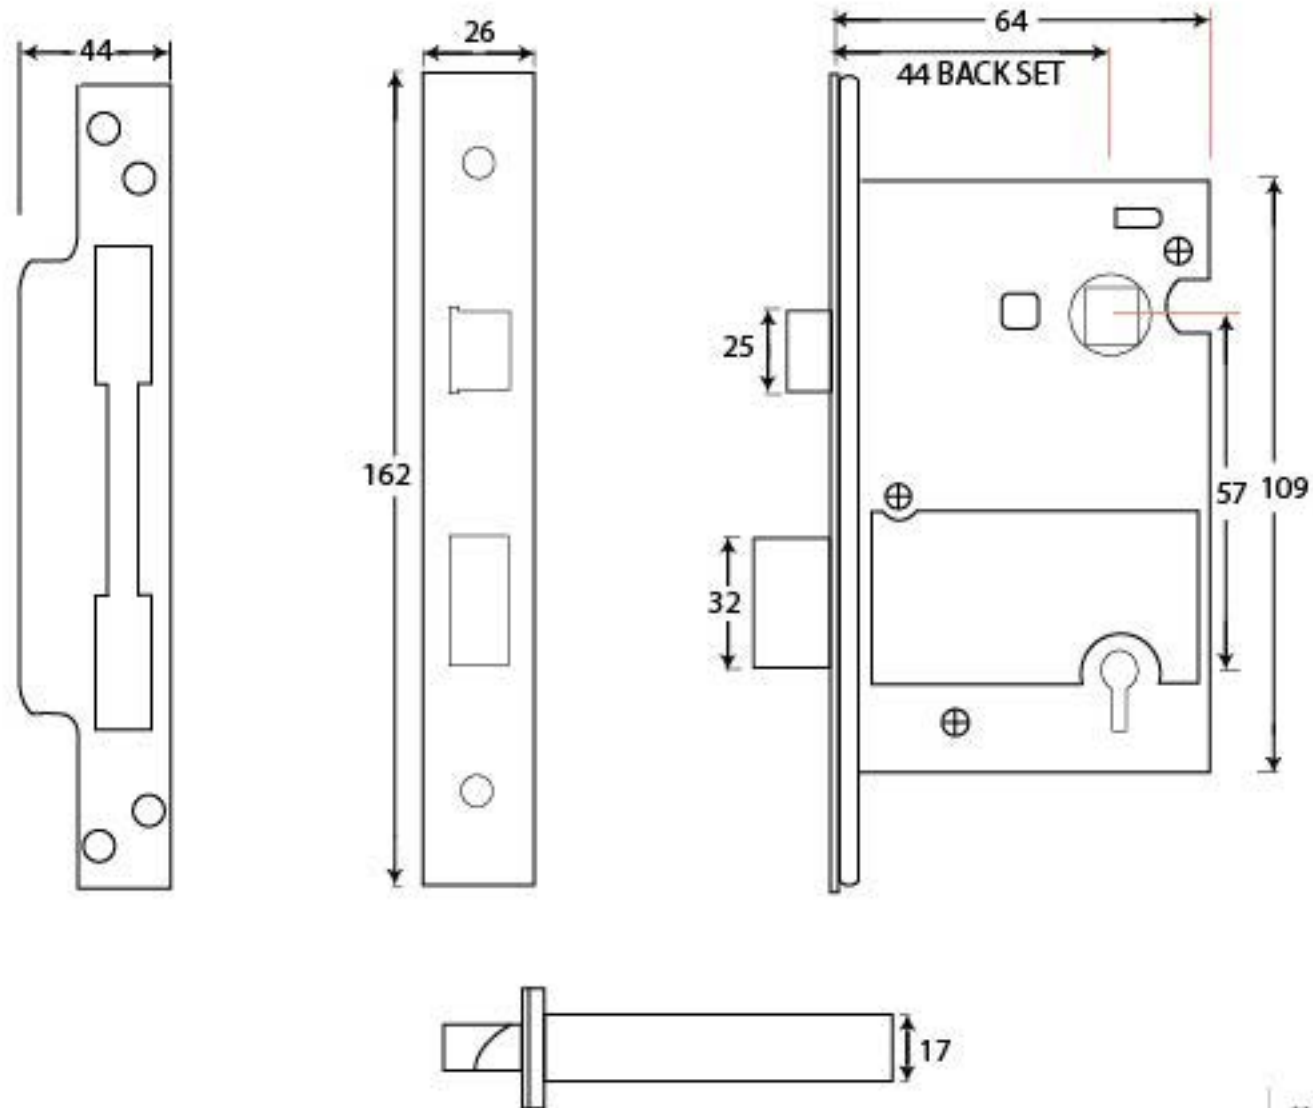

PRODUCT CODE 91056

HANDFORGED  
TRADITIONAL  
IRON MONGERY

Due to the hand crafted nature of our products all measurements are approximate and should be used as a guide only